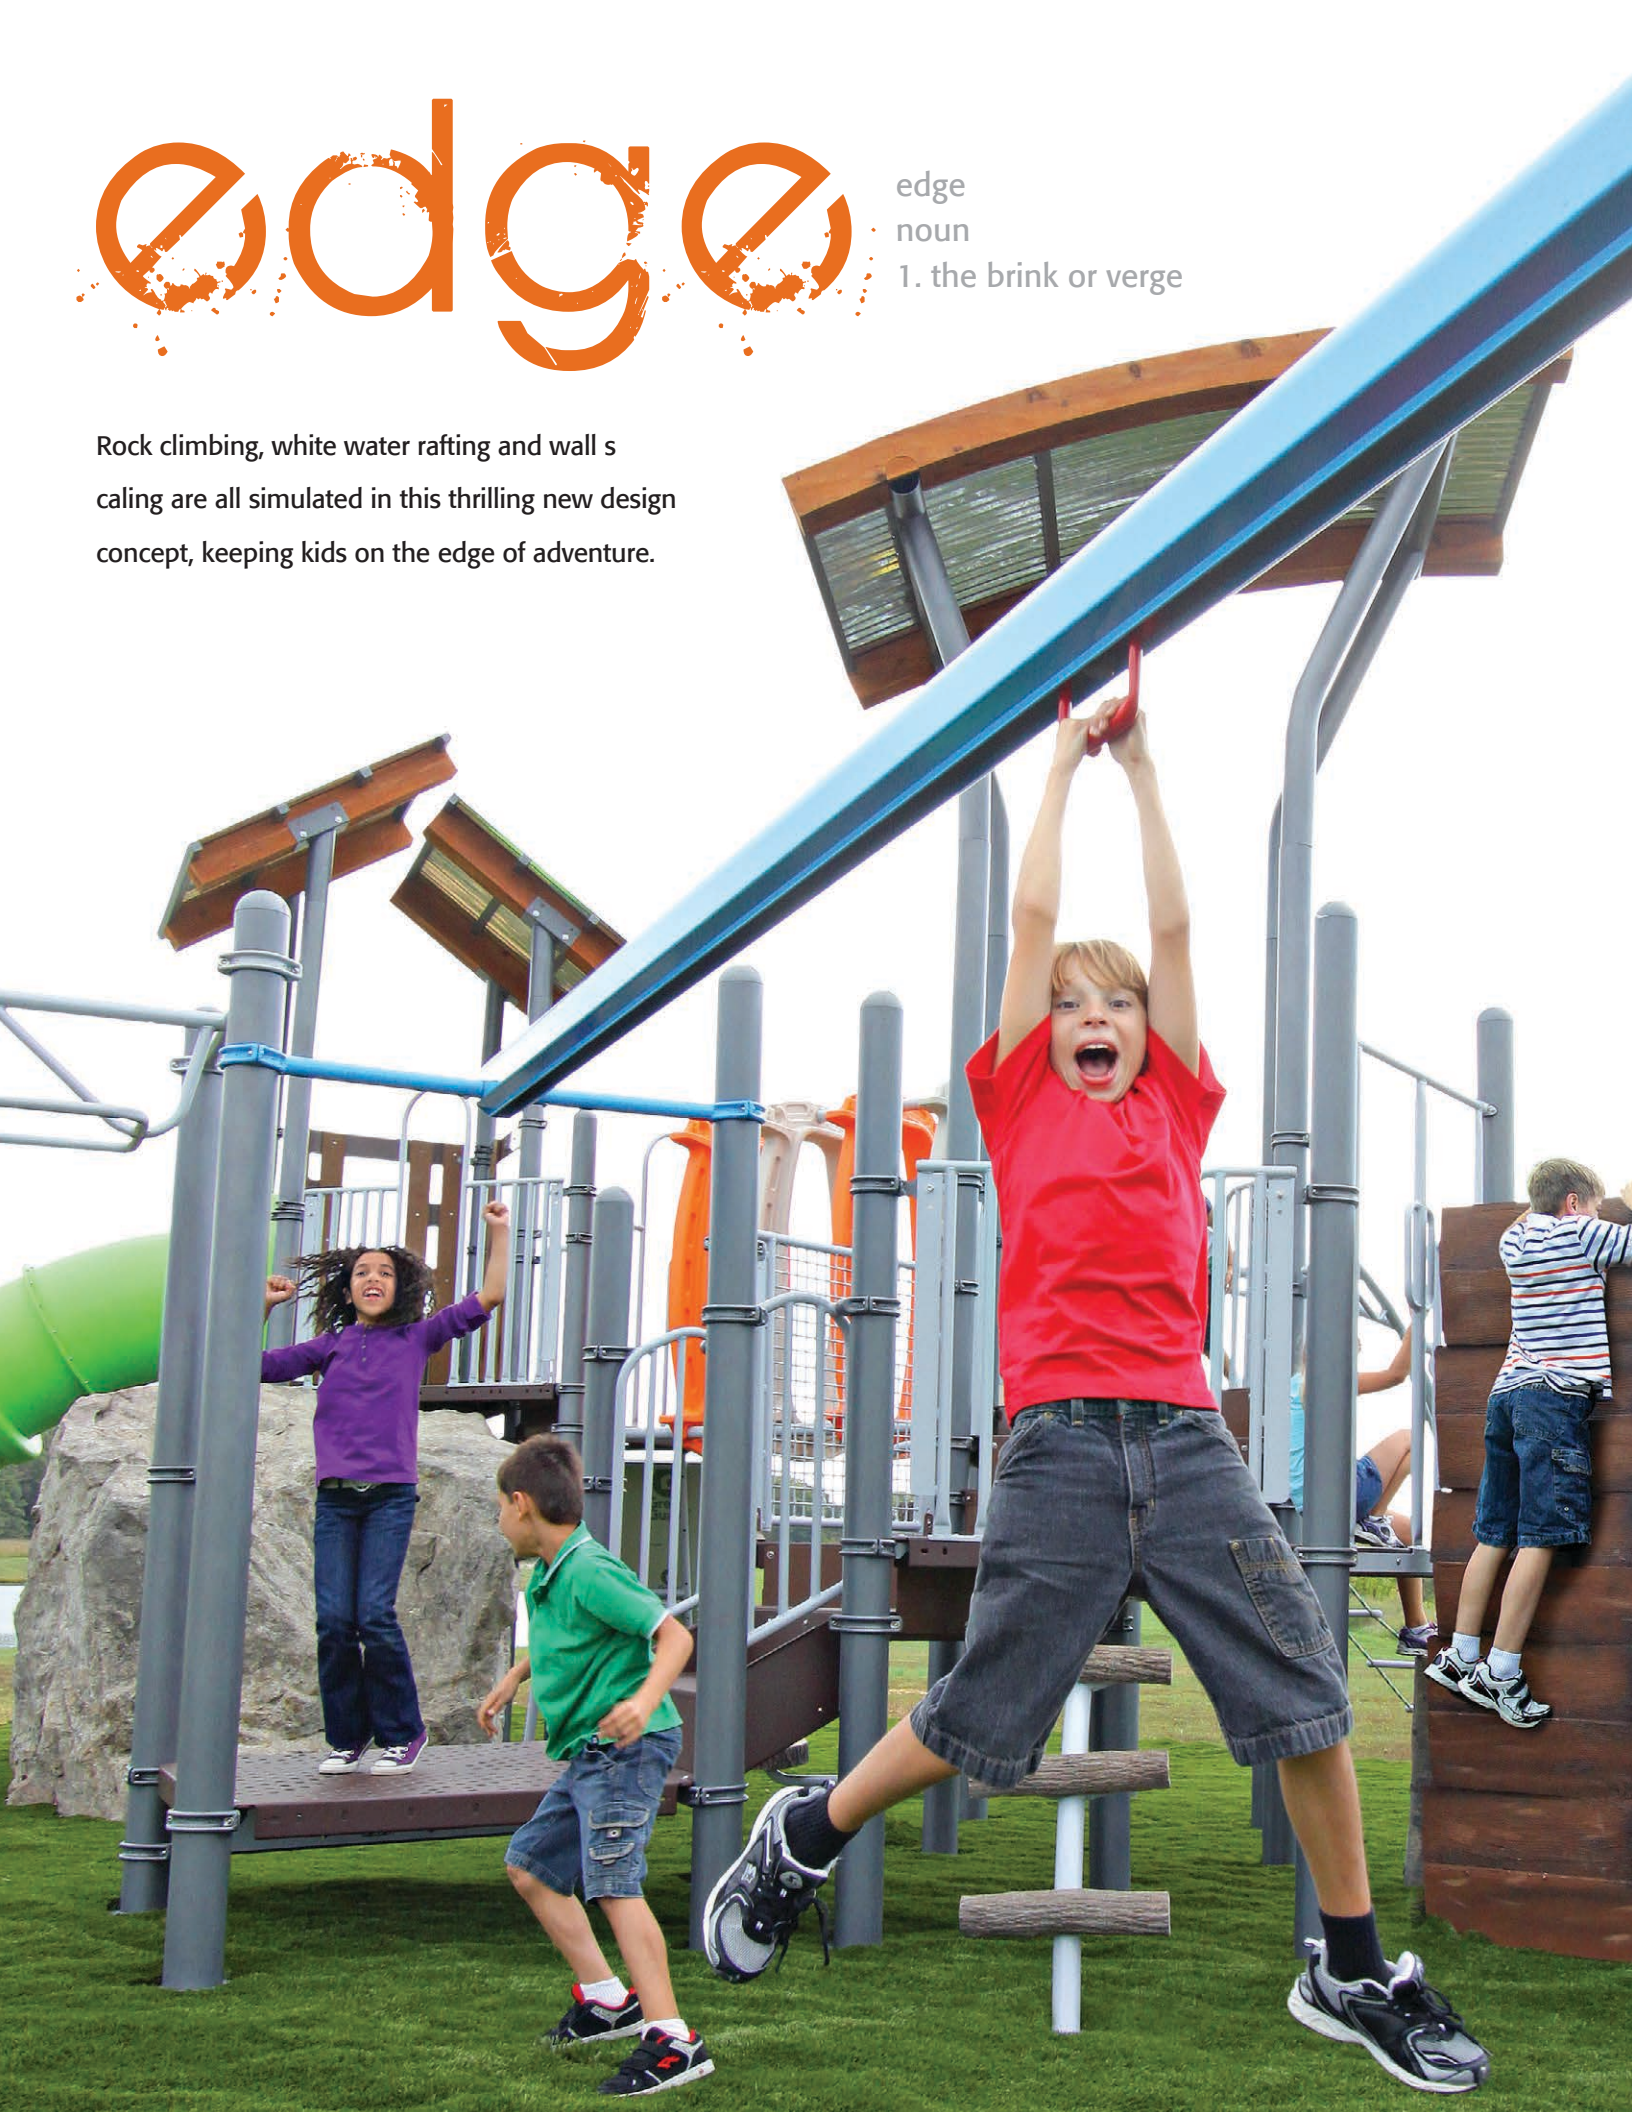

Create

a New Look for Your Playground!

The NU-Edge roof comes in two distinct sun-shade designs, combining urban and corrugated metal with the natural look of Naturtek™ wood beams. The curved beam roof and a slanted beam roof are both available, and can be used alone or doubled up for a unique lodge style design for your playground.

Flexible X Climber

This climber brings the edgy look of a hanging rope bridge together with a truss-like overhead handhold to create an exciting new climbing event. Kids can hold on to the overhead criss-crossed metal handholds while maneuvering up the rope and metal rung ladder climber. Balance, agility and both upper and lower body strength are put to the test with this fun new feature.

edge

edge
noun
1. the brink or verge

Rock climbing, white water rafting and wall scaling are all simulated in this thrilling new design concept, keeping kids on the edge of adventure.

Truss Overhead Ladder