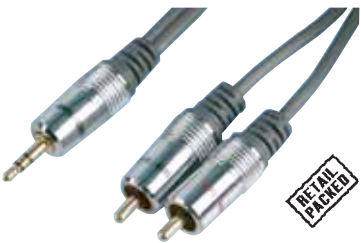

Home Cinema 3.5mm Stereo Jack Plug to 2x Phono Plugs

Superior performance interconnection leads for stereo L+R audio connections for multimedia, home cinema and hi-fi systems. Feature all-metal plugs with gold plated contacts (Phono plugs are colour coded Red + black) and high quality OFC cable.

526107

AV0436241	1m	£4.20
AV0436341	3m	£5.18
AV0436441	5m	£6.21