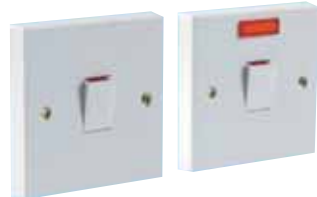

20A Double Pole Switches

- 20A Double pole switches with or without neon
- Conforms to BS EN60669

PL0924041	Switch Only	£1.15
PL0924141	Switch with Neon	£1.20