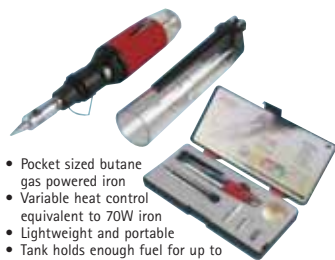

SolderPro 50 Gas Soldering Iron

iroda

- Pocket sized butane gas powered iron
- Variable heat control equivalent to 70W iron
- Lightweight and portable
- Tank holds enough fuel for up to 30 mins operation (at mid setting)
- Flint ignition
- Easy to refill
- T-01 bit fitted
- Also available in a kit with the contents held in a sturdy case. SolderPro 50 Kit (Case Size: 215x105x38mm)

Technical Data
Soldering Tip Temperature 210 - 400°C (410 - 750°F)
Torch Temperature 1300°C (2500°F)
Equivalent Wattage 30 - 70W
Gas Container Capacity 7ml
Dimensions (LxDia.) 140x23mm
Weight (when filled) 60g

SD0110641 SolderPro 50 **£9.95**
SD0110741 SolderPro 50 Kit **£16.95**

472207

Micro-jet Gas Torch

iroda

- Pocket sized - Ideal for soldering and jewellery repairs
- Auto ignition
- 1300°C windproof flame
- Safety lock
- Fuelled by a standard cigarette lighter (included) - Refill with any branded butane gas
- Dimensions (HxWxD): 110x65x25mm
- Weight: 60g