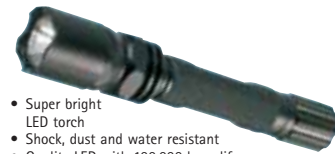

Aluminium LED Torch

- Super bright LED torch
- Shock, dust and water resistant
- Quality LED with 100,000 hour lifespan
- Aircraft grade Aluminium
- Tailcap on/off switch
- Hex-shaped head prevents rolling
- Tactical head for protection
- Cross-hatch decorated handle for secure grip
- Lightweight and compact
- Requires 2x AA battery (not supplied)
- Supplied with lanyard
- Black in colour

Technical Data
Light source CREE XR-E® LED x 1
Beam Colour White
Lumens 120
Range 150m
Dimensions (LxD) 156x30mm
Weight 90g

£9.74

order code LA0322541

521149