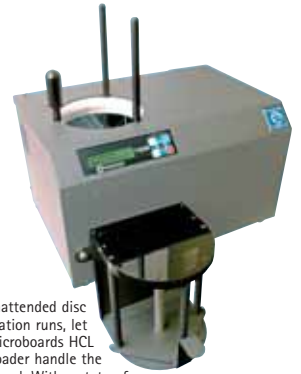

Disc Duplicator - Robotic Autoloader

For unattended disc duplication runs, let the Microboards HCL Autoloader handle the work load. With a state of the art robotic arm and eight drives, the autoloader will burn up to 104 CDs or 72 DVDs per hour.

- Complete standalone operation: No PC required
- Maximum 1000 disc capacity
- 18X DVD, 40X CD
- Supports: DVD±R/RW/DL, CD-R/RW, 61mm business card CD-R & Mini 3" CD-R
- 4,6 or 8 Burner configurations
- 20x2 Line LCD display
- Multi-Master Recognition Technology (MMRT): Loads multiple masters at Once to run multiple duplication jobs in succession
- Sticky media separator option: Higher probability to separate sticky media
- Multi-Language capability for English & Spanish
- Auto-Counter Technology: Displays the total number of discs successfully copied compared to desired output for each project

£1,195

order code AV1838641

526024

Open Stereo Headphones

HD 415

Offers superb wearing comfort and include a cable winder for adjusting the length of the single-sided cable.

- Medium-sized dynamic, supra-aural headphones
- For compact systems or mobile players (32Ω)
- Powerful stereo sound
- High-performance bass response
- Excellent wearing comfort
- Cable winder included for adjustable cable length
- Single-sided cable
- Gold-plated 3.5 mm jack plug and 1/4" (6.3 mm) screw-on jack adaptor
- 2-Year warranty