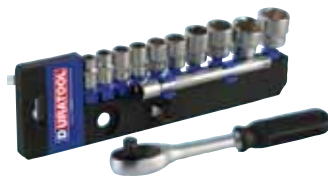

12 Piece 3/8" Socket Set

- Manufactured from quality chrome vanadium steel
- Heavy duty plastic handle on 3/8" ratchet
- Quick action reverse lever
- Quick release button holds and releases sockets and accessories easily

Contents:
1x Quick release ratchet
1x Extension bar 145mm long
10x Sockets 10, 11, 12, 13, 14, 15, 16, 17, 19, 21, 22, 23, 24mm

£7.94 order code TL1196441