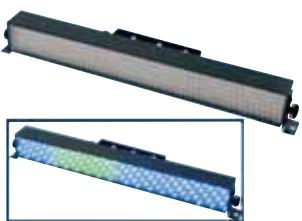

LED Baton Light Effect

1. **Model:** BLOCKBUSTER6
2. 324 Ultra bright LED's divided into 6 blocks (R:54, G:135, B:135)
   - Each block is contained in a heavy duty metal casing
   - Control each block independently
   - Made up from a mixture of red, green and blue ultra bright LED's
   - DMX Channels: 5, 8, 11 & 20 selectable
   - Stand-alone and Master/Slave function
   - Sound activated
   - Beam angle 40 degree's
   - Smooth linear electronic dimming
   - RGB colour mixing
   - Strobe effects in any colour, up to 50 flashes per second
   - LCD menu control board

1+ **£114.75** 3+ **£107.50**
order code DP3008741

484587