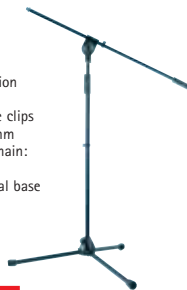

£8.95

order code ST0130841

480957

Short Microphone Stand with Boom

- All metal construction
- Dual thread
- Supplied with cable clips
- Adjustable length boom: 530-910mm
- Adjustable height main: 560-800mm
- Folding, tripod metal base
- Folded dimensions: 595x100x85mm
- Weight: 2.1kg