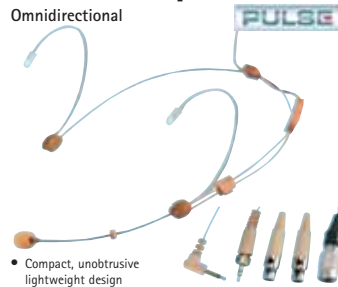

Super Lightweight Headset Microphone with Telescopic Boom

1. **Omni-directional**
2. Compact, unobtrusive lightweight design
   - Telescopic microphone boom
   - Microphone boom can be fitted on either side
   - Highly sensitive condenser microphone
   - Wide transmission range
   - Excellent ambient noise control
   - Different connector types available
   - Supplied with windshield/pop noise head

Technical Data

Pick-Up Pattern Omnidirectional
Frequency Response 20 to 20kHz
Impedance 1.1kΩ ±30% @ 1kHz
Sensitivity -65dB ±3dB (0dB = 1V/microbar)
Operating Voltage 1 - 10V dc (RL: 2.2kΩ)
Colour Light Brown
Cable Length 1m
Weight 8.2g (w/o cable and plug) 483196

MP3390741	3.5mm Jack Plug (90°)
MP3390841	3.5mm Lock Jack Plug
MP3390941	3-Pin Mini XLR Female
MP3391041	4-Pin Mini XLR Female
MP3415041	4-Pin HiRose Compatible

£29.95

Active Monitors with iPod® Dock and USB

Models: StudioDock 3i/4i

StudioDock® is a total solution for listening to your music. With its on-board iPod® dock and USB interface, StudioDock lets you record, mix, sync and take your music with you.

- Magnetically shielded, inverted cone, copolymer woofer with Santoprene surround
- 1" silk dome high frequency tweeter
- Bass reflex vented cabinet design
- Front panel 3.5mm stereo aux output jack, headphone output jack, volume control and USB 2.0 connection
- Convenient rear panel RCA inputs
- Charges iPod® while it's docked
- Passive crossovers utilizing multi-pole design for linear response
- Solid Medium Density Fiberboard (MDF) construction for maximum SPL
- USB and speaker cables included

Technical Data

Model	StudioDock 3i	StudioDock 4i
Power Handling (RMS)	30W (2 x 15W)	40W (2 x 20W)
Woofer	3.25"	4.25"
Frequency Response	80Hz - 23kHz	65Hz - 23kHz
	HPF: 8kHz	HPF: 4kHz
	LPF: 2kHz	LPF: 1.4kHz
Crossover Frequency		
Dimensions (WxHxD)		
Active	130x172x172mm	168x232x229mm
Passive	130x172x165mm	168x232x194mm
Weight		
Active	2.3kg	4.3kg
Passive	1.4kg	3kg

LS0332641 StudioDock 3i **£81.50**
LS0332741 StudioDock 4i **£108.50**

Dynamic Vocal Microphone

A general purpose hand-held microphone with a heavyweight design and a grey ABS case. Ideal for presentations, karaoke and general speech or vocal applications. Supplied with a 5m lead terminating in 6.35mm(1/4") Jack plug. Includes On/Off switch.

Technical Data

Frequency Response 80Hz to 12kHz
Sensitivity -76dB ±3dB (0dB=1V/μ. bar, 1kHz)
Impedance 600Ω
Dimensions (LxDia.) 166x85mm

£4.75
order code MP3384741 464732

Blue Line Series - Professional Vocal Dynamic Microphone

- Rugged and durable construction
- Uni-directional cardioid polar pattern for feedback rejection
- Low output impedance
- Sturdy silver mesh grille
- Integral on/off slide switch
- 5m OFC microphone cable enhances sound quality (3-pin XLR to 6.3mm Jack plug)

Technical Data

Type Uni-directional Dynamic
Frequency Response 100Hz-16kHz
Pick-up Pattern Cardioid
Sensitivity -76dB ±3dB
Impedance 500Ω
Housing Plastic
Connector 3-pin XLR- 6.3mm jack plug
Cable Length 5m
Weight 190g
Dimensions (LxDia.) 173x953mm