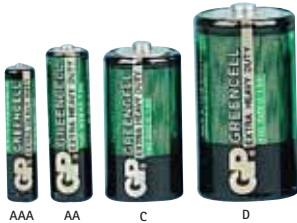

Zinc Chloride Batteries

GPB

Ideal for appliances demanding heavy or continuous use that require low to medium power.

	Blister Packed	Pack	
BT0009141	AAA	4	£0.55
BT0007741	AA	4	£0.55
BT0007141	C	2	£0.55
BT0006641	D	2	£0.65
BT0008441	PP3	1	£0.45
BT0360641	4R25-2	1	£3.45
Bulk Packed			
BT0009241	AAA	40	£3.99
BT0007841	AA	40	£3.99
BT0030741	C	24	£4.66
BT0006741	D	20	£5.79
BT0008541	PP3	10	£3.15
BT0001741	3R12	1	£0.60

All Prices Exclude VAT