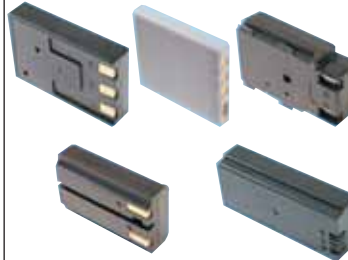

Digital Camera Batteries (Compatible)

Energizer

hähnel

A range of high capacity, rechargeable batteries to power many popular digital camera models.

Order Code	Model	V / mAh	Dimensions (HxWxD)mm
BT0217541	Canon NB-1L	3.7 / 1000	10.5x32x49.5
BT0255841	Canon NB-2L	7.4 / 630	15.9x33.2x45
BT0320941	Canon NB-4L	3.7 / 700	6x35x40
BT0367241	Canon NB-5L	3.7 / 1120	8x32x45
BT0215741	Canon BP511	7.4 / 1500	21x38x55
Fuji NP-40, Pentax			
BT0283841	DLi8, Samsung SLB-07373.7	7 / 710	7x34x40
Fuji NP-60, Pentax			
BT0255541	DLi2, Kodak KLIC5000, HP R07, Samsung SLB-1137	3.7 / 1050	7x34.5x53
Olympus Li-10B, Li-			
BT0282441	12B, Sanyo DB-L10	3.7 / 1100	10x31.5x46
Olympus Li-40B, Li-			
BT0342441	EL10, Perntax D-Li63	3.7 / 660	6x31x40
Panasonic CGA-			
BT0342541	5005, Fuji NP-70, Ricoh DB-60, Leica BP-DC4	3.7 / 1150	9x35x40
BT0367141	Panasonic CGA-5007	3.7 / 1000	12x30x37
BT0411841	Sony NP-BG1	3.6 / 950	8x35x42

BT0217541	£8.95
BT0255841	£11.50
BT0320941	£8.95
BT0367241	£8.25
BT0215741	£13.95
BT0283841	£11.50
BT0255541	£11.50
BT0282441	£8.95
BT0342441	£8.12
BT0342541	£10.13
BT0367141	£7.29
BT0411841	£24.65