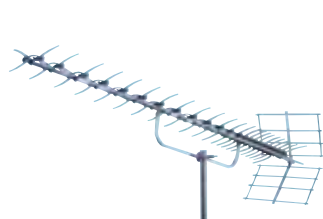

UNIX 100 UHF Aerials

- Super high gain
- Narrow beamwidth
- Highly directive
- PCB balun (with capacitive signal transfer)

Technical Data	
Elements	100
Group	
A	Ch 21-37
C/D-W	Ch 21-68
Gain	17dB
Front/Back Ratio	>27dB
Beamwidth	±11°

482362

AP0062041	A	£33.98
AP0062241	C/D-W	£34.52