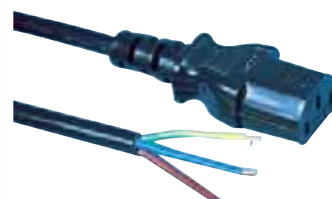

IEC Socket to Bare Ends - 10A

Moulded 10A IEC 320 cold condition sockets to stripped, bare ends. Manufactured from 1mm² cable for equipment up to 10A.

Note: Subject to design change.

499318

PL0957741	2m	£1.25
PL0957841	3m	£1.69
PL0957941	5m	£1.98