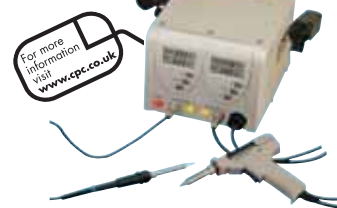

Soldering and Rework Station

DURATOOL

Model: ZD-917

£109

order code SD0138641

521842