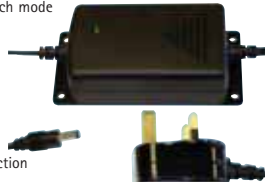

42 Watt Switch Mode Installation PSUs

A range of regulated, switch mode AC/DC power supplies for permanent installations. Ideal for use in security systems etc.

- 90 to 264V ac input
- CE approved
- Flanged case for permanent screw fixing
- Thermal and fuse protection
- 5% regulation
- 2m mains input lead with UK mains plug
- 1.8m output lead terminating in a 2.1mm centre +ve DC power plug
- Case dimensions (LxWxD): 114x56x33mm