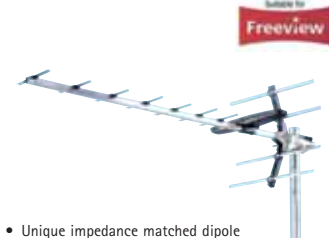

RX Series UHF TV Aerials

- Unique impedance matched dipole
- Tuned reflector to suit each channel group

		Qty		
AP0046441	RX Aerial 12 Elem	10	A	£41.77
AP0056041	RX Aerial 20 Elem	6	A	£43.78
AP0056141	RX Aerial 12 Elem	10	B	£41.77
AP0056241	RX Aerial 20 Elem	6	B	£43.78
AP0046641	RX Aerial 12 Elem	10	CDW	£41.77
AP0055941	RX Aerial 20 Elem	6	CDW	£43.78

499503

BB Grid Aerials

- Anti-ghost aerial
- Impedance transformer
- Robust construction
- PCB balun (with capacitive signal transfer)