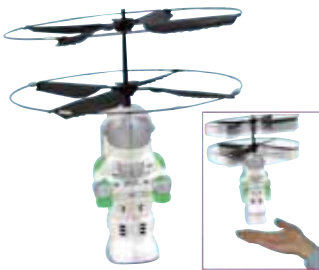

## Remote Control Dancing X-Robot

- Robot with personality and style
- Infrared remote control
- Eyes and mouth light up
- Bends, waves, does sit ups and dances to music
- Dimensions: (HxWxD) 280x210x120mm
- Requires 10x AA batteries for robot and 3x AA batteries for remote (not supplied)

## Hand Command Spaceman

The ZFlyer Hand Command flying spaceman puts R/C control right into your hands with an innovative and unique control system. He hovers just above the ground in normal flight and when you place your hand underneath him he'll follow your lead so you can control his flight with hand gestures.