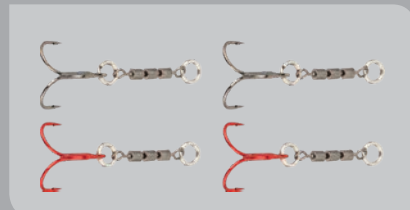

- 4 pieces/pack

ITEM NO.	MODEL
54886	SpinShad Stinger #2
54887	SpinShad Stinger #1
54888	SpinShad Stinger #1/0

**4**  
pcs per  
pack

**WEEDLEES EWG HOOKS**

Extreme wide gape single hooks, with Cork screw, belly weight and underspin Blade!