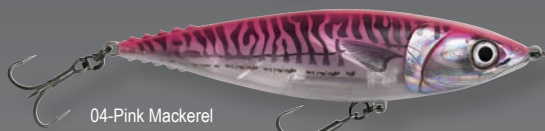

SAVAGE SALT

by SAVAGE GEAR

NEW

REAL
3D
SCAN

210mm - 158g (SS)
#3/0 ST66

170mm - 88g (SS)
#2/0 ST66

130mm - 50g (SS)
#1 ST66

2pcs. xtra strong single hooks supplied

3D MACK STICK

Based on the scan of a real Mackerel – with superb detail and a very realistic profile. The lure is built very tough with reinforced inside structure and thru going welded stainless steel wire, to withstand brutal predator fish!

The lure cast far and will swim with a nervous very realistic action even at fast speed – can also be jerked and pulled for great gliding and unpredictable movement pattern!

Inside Flash Paper and PHP colors with incredible details makes the Mack Stick a very unique lure, that can be used for many species – like Tuna, GT, Snapper, Blue fish – you name it!

- Hard ABS Reinforced Body
- Thru going welded SS wire
- Inside Flash paper
- Extra strong ST66 Trebles in DG finish
- Xtra strong Splitrings
- Xtra strong single hooks supplied
- Slow Sink
- 130 #1 170#2/0 210 #3/0

ITEM NO.	LENGTH	WEIGHT	COLOR
62014	130mm	50g	01-Blue Mackerel
62015	130mm	50g	02-Green Mackerel
62016	130mm	50g	03-Black Mackerel
62017	130mm	50g	04-Pink Mackerel
62018	170mm	88g	01-Blue Mackerel
62019	170mm	88g	02-Green Mackerel
62020	170mm	88g	03-Black Mackerel
62021	170mm	88g	04-Pink Mackerel
62022	210mm	158g	01-Blue Mackerel
62023	210mm	158g	02-Green Mackerel
62024	210mm	158g	03-Black Mackerel
62025	210mm	158g	04-Pink Mackerel

Sink rate: Slow Sink