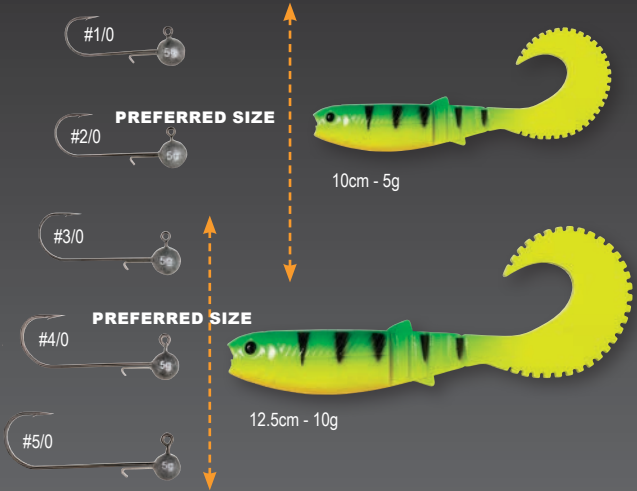

**NEW**

**BULK**

**SOFT EYES**

**CANNIBAL CURL TAIL - BULK**

Our very Popular Cannibal shad, in a curtail version. The tail will move at very slow speed and sends out flash and vibration – a very versatile and effective lure for Pike, Perch and Zander!