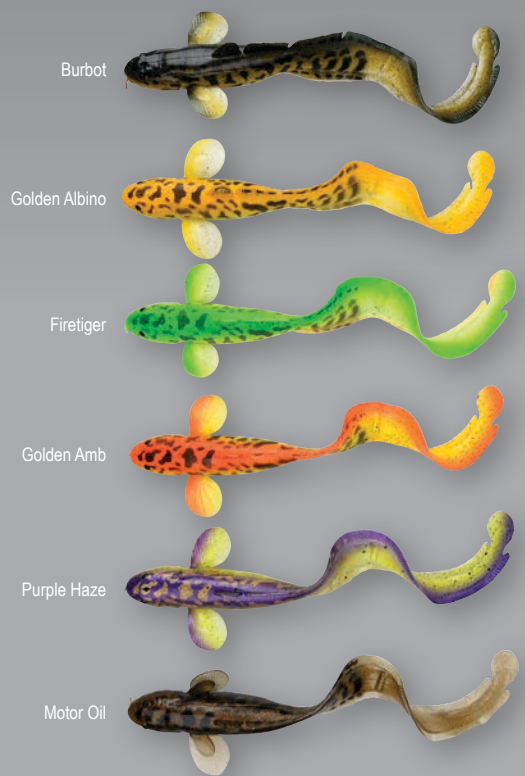

3D BURBOT

Big Pike and Musky LOVE Burbot !

A Superb realistic burbot imitation that can be fished trolling or casting! 3D Scanned details and incredible swimming action will fool even the wariest predator fish to go for the kill! The detailed pectorial side fins move with erratic motion, while the tails eellike action is super enticing at the same time – just like a burbot swimming suspended midwater, even the small whisker under the chin, vibrates with micro movement as the lure glides through the water.

The inside harness is designed so the lure can either be rigged as a line through, with an ABS line through tube or with the fixed clip release rig, to ensure less lost fish and less damage to the lure, from the sharp teeth from the Pike and Musky during the fight.

The Lure is balanced, so it swims, gliding forward and downwards with the perfect characteristic Burbot profile. From the "small" 25cm, to the perfect 36cm all-rounder and the giant 50cm this is your new magic tool to lure the giant Pike & Musky.

- Linethru or Fixed rigging option
- Ultra-realistic Moving Pelvic side fins
- Great tail action
- Rattle chamber in tail Superior 3D details and realism
- Ultra Sharp Savage Gear Y-Trebles
- S #1

ITEM NO.	LENGTH	WEIGHT	COLOR
53823	25cm	75g	Burbot
53824	25cm	75g	Golden Albino
53825	25cm	75g	FireTiger
53826	25cm	75g	Golden Amb
53827	25cm	75g	Purple Haze
53828	25cm	75g	Motor Oil

Sink rate: FS