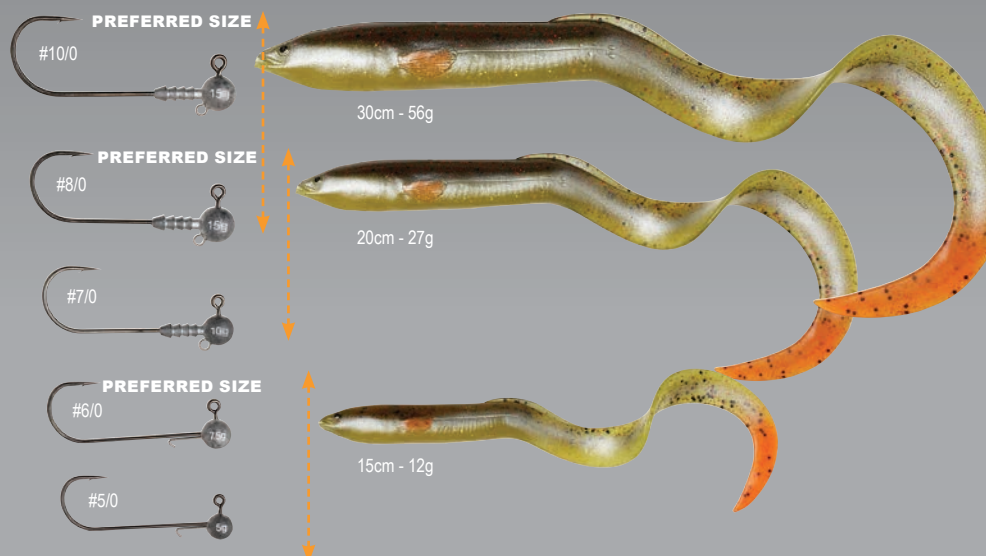

3D REAL EEL LOOSE BODY BULK

The Game changing 3D Real Eel in Bulk - pick and chose between these awesome colors. 15 and 20cm sizes, comes in both tail up and down - so you can tune your presentation perfectly.

ITEM NO.	LENGTH	WEIGHT	PCS	COLOR
50378	15cm	12g	30	20 Black Silver
50379	15cm	12g	30	21 Green Red Pearl
50380	15cm	12g	30	22 Olive Sparkle Pearl
50383	15cm	12g	30	25 Albino
50384	20cm	27g	20	20 Black Silver
50385	20cm	27g	20	21 Green Red Pearl
50386	20cm	27g	20	22 Olive Sparkle Pearl
50389	20cm	27g	20	25 Albino