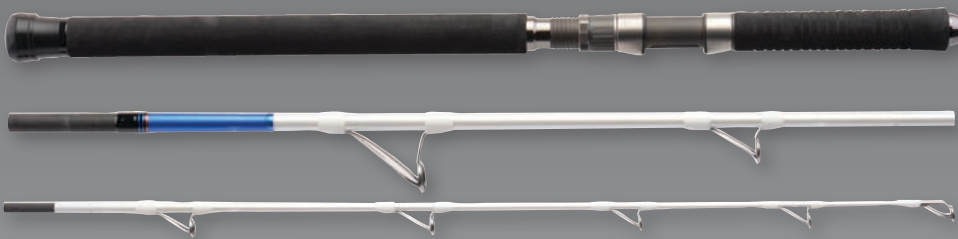

SALT NORDIC BIG GAME

Super powerful rods, great for battling giant Nordic predators like Halibut and mega cod. Great back bone with forgiving tips, for fishing with inelastic braids.

ITEM NO.	LENGTH	CASTING WEIGHT	SECTIONS	TRANSPORT LENGTH	WEIGHT
57602	6'3" MH ->300g	20-50Lbs	3sec	70cm	360g
57603	6'3" H ->600g	30-70Lbs	3sec	70cm	379g

Action: Medium

- Sin inline SALT Guides
- Tournament R/S
- 1DFR High Modulus Carbon
- Hard EVA handles
- Ready to fish Deluxe rod bags