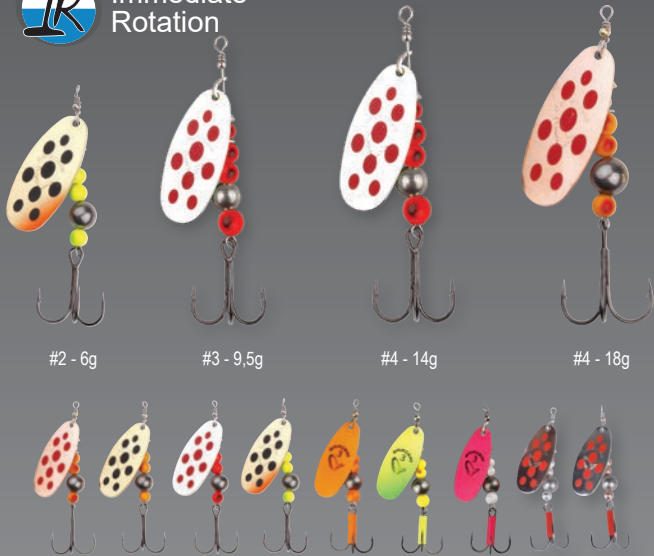

CAVIAR SPINNERS

The Savage Gear spinners are truly unique in quality and design. We bring new innovation to a very traditional lure type in a remarkable way. The Caviar spinners have a built-in offset tungsten ball in the fish egg imitating body – giving unparalleled casting distance and a true “Non-kink” function. The grade A stainless steel blade has been perfected in shape, after thousands of hours of test – to give perfect rotation in both rivers and streams as well as still water – even at slow speed and immediately as the spinner hits the water. Each spinner is tank-tested and is an individual piece of Jewellery, constructed by high quality components and equipped with Customized Japanese Treble hooks. Superb for Trout, Salmon and most Predators out there.

- Long cast Tungsten body
- True Non-Kink construction
- Forged stainless steel split rings
- Customized Japanese Treble hook
- Immediate rotation

Immediate Rotation