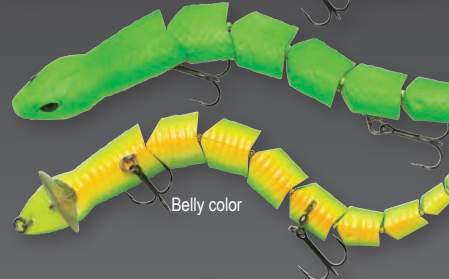

Belly color

Belly color