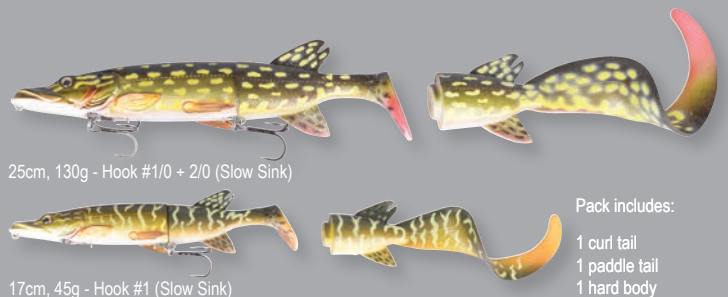

25cm, 130g - Hook #1/0 + 2/0 (Slow Sink)

17cm, 45g - Hook #1 (Slow Sink)

Pack includes:
1 curl tail
1 paddle tail
1 hard body