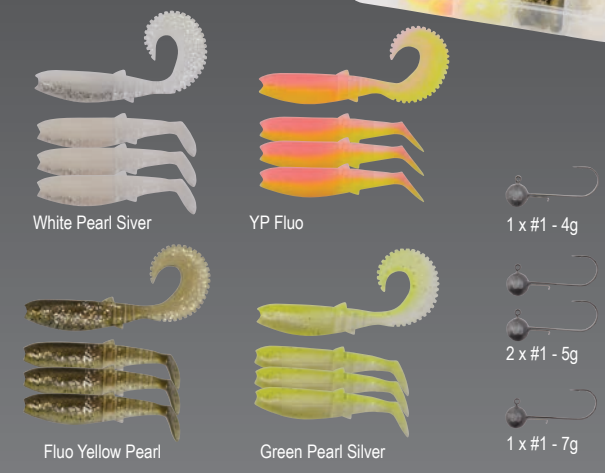

White Pearl Siver

YP Fluo

1 x #1 - 4g

Fluo Yellow Pearl

Green Pearl Silver

2 x #1 - 5g

1 x #1 - 7g

CANNIBAL BOX KIT M

ITEM NO.	SIZE
57615	M

20
pcs kit

- 12 x Cannibal Shad (8cm)
- 4 x Cannibal Shad curtail (10cm)
- 1 x Ball Jigheads (#2/0 - 5g)
- 2 x Ball Jigheads (#2/0 - 7g)
- 1 x Ball Jigheads (#2/0 - 10g)