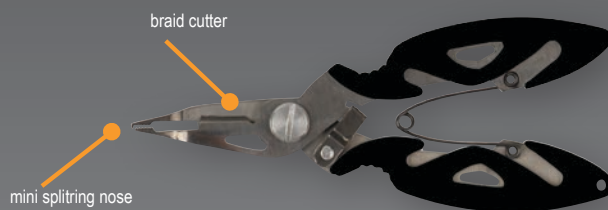

MINI SPLITRING AND BRAID CUTTER

For changing splitrings and hooks on the smaller lures.

ITEM NO.	MODEL
54939	Mini Splitring & Braid Cutter

DIGI SCALE L >30KG

Quality accurate quartz digital scale

- 0.05kg precision up to 30kg
- Time / temp function
- Lb. /kg Choice
- 1m integrated measure tape
- Operates on 1pcs CR2032 battery (not included)