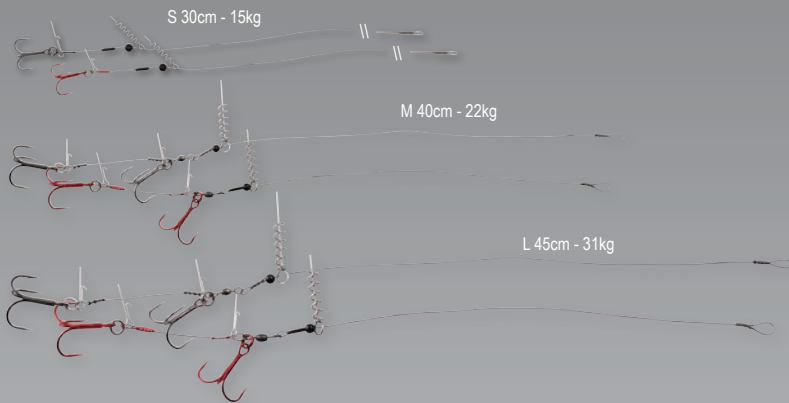

**THE 3D RIVER ROACH - 2 PCS**

The perfect 3D Scan of a Roach! As a follow-up on the very successful line Thru roach, we have created this more slender river roach with a perfect T-style paddle tail. The lure will swim and kick even at slow speed, with a perfect nervous flanking action – irresistible for big pike! The lure has a Gat pellet slot and a tail rattle slot! The LB lure is perfected for use with corkscrew rigs and our new corkscrew release rig!

**THE CORKSCREW RELEASE RIG**

A perfect hook-up and landing rate, combined with a soft lure preserving “release” rig – same principle as our Line thru system – where the pike cannot use the weight of the lure to throw the hook! The lure will slide up the trace, away from the destroying pike teeth and land you many more fish!