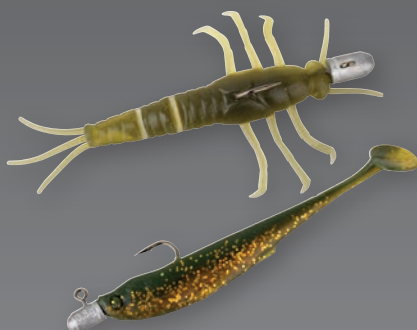

BALANCE SPIKES

Perfect for corkscrew rigs and balancing soft lures for perfect swimming action and sinkrate.

- 8+8 pieces/pack

16
pcs per pack

ITEM NO.	WEIGHT
55138	1.8g - 3g

GLASS RATTLE KIT

Glass ampule rattles, great to add clicking sound to your soft lure – or replace lost ones in the 3D Trout Rattle shad or to use in our 3D Crayfish! 5pcs each size S, M & L

ITEM NO.	DESCRIPTION
48817	Glass Rattle Kit S ,M, L 15pcs

MICRO DART JIGHEADS

Perfect for the 3D Fry and the 3D PVC mayfly's – ultra sharp, yet strong #8 hook.

- 5 pieces/pack

ITEM NO.	WEIGHT
55128	0.8g
55129	1.2g
55130	2g

5
pcs per pack

STINGER SPIKES KIT

Stainless steel Finezze spikes that will allow you to fit the stingers perfect to the soft lures and to create the perfect non-tear resistance on the release. Can be clipped on and use for multiple purposes!

10 pcs each size S and M

ITEM NO.	DESCRIPTION
48819	SS Stinger Spikes Kit S, M 20pcs