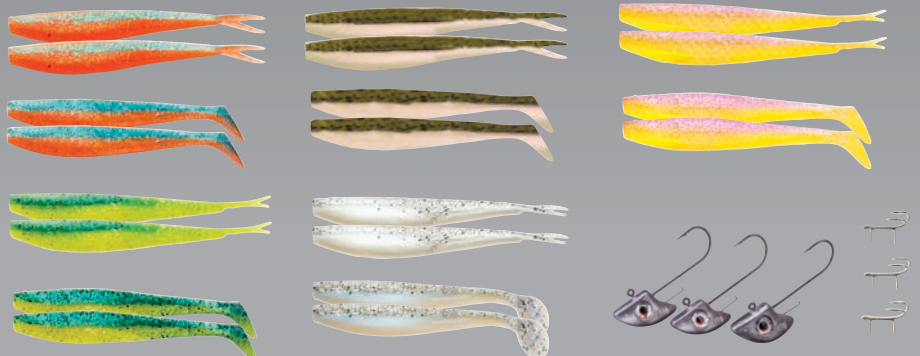

VERTICAL KIT

- 10 x V-tail Minnow (48807) 14.5cm
- 10 x Seducer Minnow (48807) 14.5cm
- 1 x Standup jigheads #3/0 - 20g
- 1 x Standup jigheads #3/0 - 24g
- 1 x Standup jigheads #3/0 - 28g
- 3 x Stinger hooks #6

ITEM NO.	PCS
57647	26