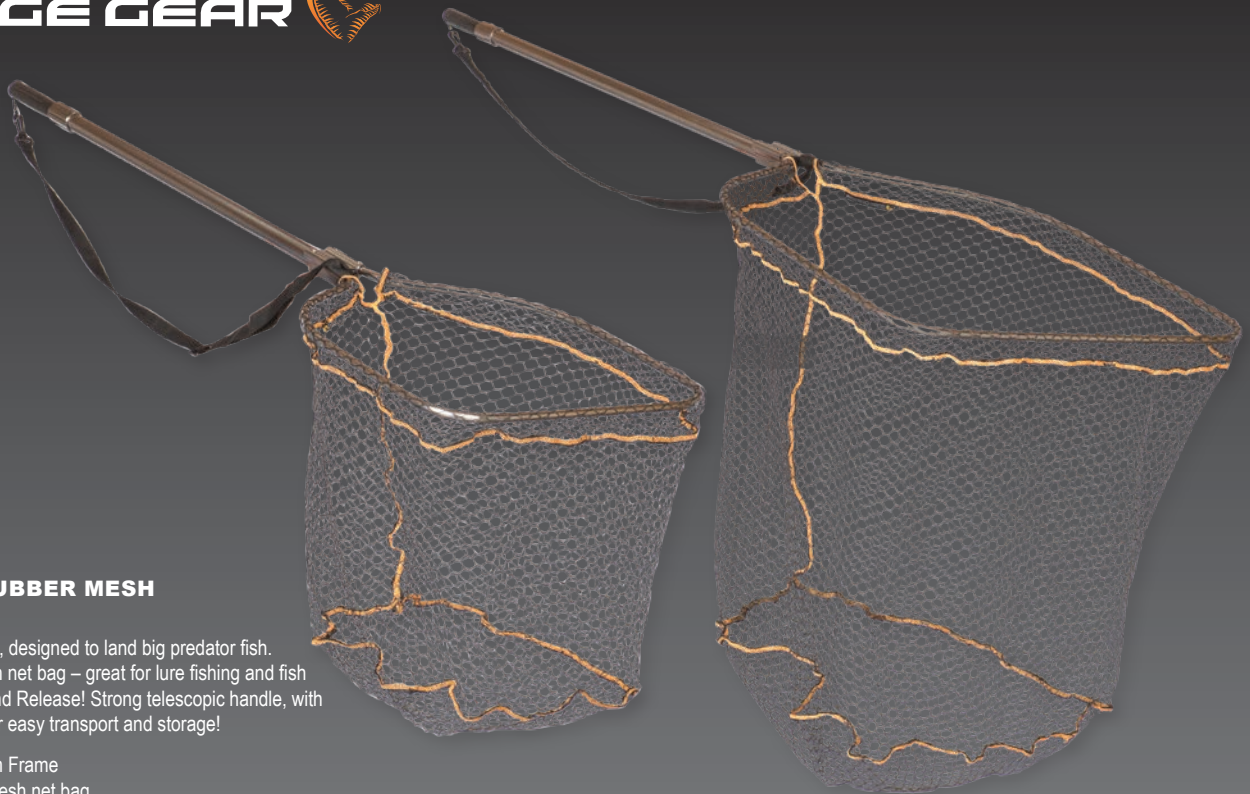

FULL FRAME RUBBER MESH LANDING NET

Super strong landing net, designed to land big predator fish. Deep Large rubber mesh net bag – great for lure fishing and fish care – great for Catch and Release! Strong telescopic handle, with slide and click system for easy transport and storage!

- Strong rigid Aluminum Frame
- Deep Large rubber mesh net bag
- Slide and click telescopic handle
- Great for Lure fishing and C&R
- Transport dimentions: L (106x51x4cm), XL (129x70x4cm)