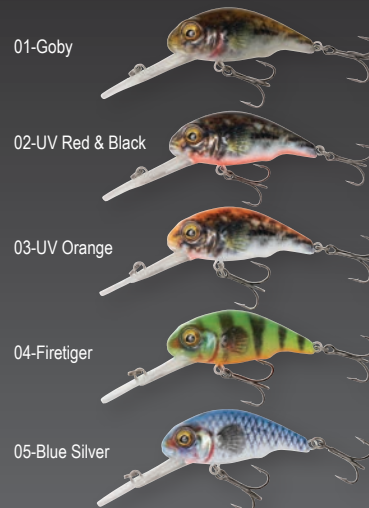

NEW

3D GOBY CRANK PHP

Based on a scan of a little Freshwater Goby! This little crank bait, swims with the most enticing and seductive action. Built-in tubular rattle chamber in the back makes a great provoking sound. The Relatively wide bill, will bounce of Rocks and bottom on retrieve and the lure will move backwards on spin stop, if you give a little slack – triggering hard strikes.

The lure is perfect for many freshwater predator species that just loves Freshwater Gobys, Trout, Perch, Pike and Zander!

- ABS Hard Body
- 3D Scanned details
- Tubular Rattle Chamber
- Great erratic action
- Goby Crank40 2xST46 #12
- Runs 1-1.4m
- Goby Crank50 2xST46 #10
- Runs 1.5-2m

ITEM NO.	LENGTH	WEIGHT	COLOR
62159	40mm	3.5g	01-Goby
62160	40mm	3.5g	02-UV Red & Black
62161	40mm	3.5g	03-UV Orange
62162	40mm	3.5g	04-Firetiger
62163	40mm	3.5g	05-Blue Silver
62164	50mm	7g	01-Goby
62165	50mm	7g	02-UV Red & Black
62166	50mm	7g	03-UV Orange
62167	50mm	7g	04-Firetiger
62168	50mm	7g	05-Blue Silver

Sink rate: Floating