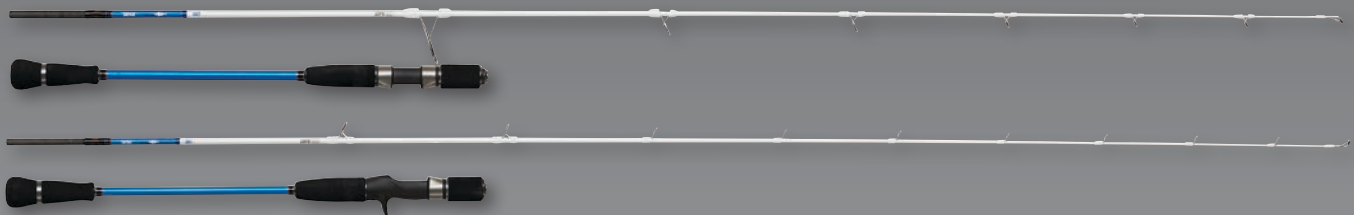

SALT 1DFR SLOW JIGGING

ITEM NO.	LENGTH	CASTING WEIGHT	SECTIONS	TRANSPORT LENGTH	WEIGHT
62396	6'8" 203cm 20-90g	20-90g Spin	2sec	156cm	150g
62397	6'8" 203cm 60-140g	60-140g Spin	2sec	156cm	178g
62398	6'8" 203cm 20-90g	20-90g Cast	2sec	156cm	158g
62399	6'8" 203cm 60-140g	60-140g Cast	2sec	156cm	185g

Action: Medium

- One Sin Salt Guides
- Tournament R/S
- 1DFR High Modulus Carbon
- Hard EVA handles
- Ready to fish rod bags