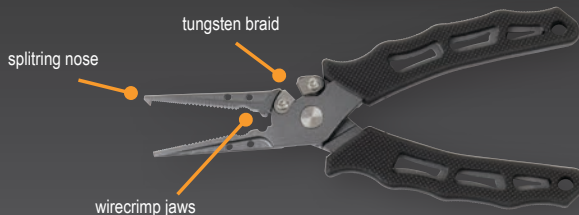

MP PRO RIG PLIER

Strong and light multipurpose rigplier, splitting nose, wirecrimp jaws, tungsten braid and line side cutter, pouch and zinger included!

ITEM NO.	MODEL
54937	Pro Rig Plier