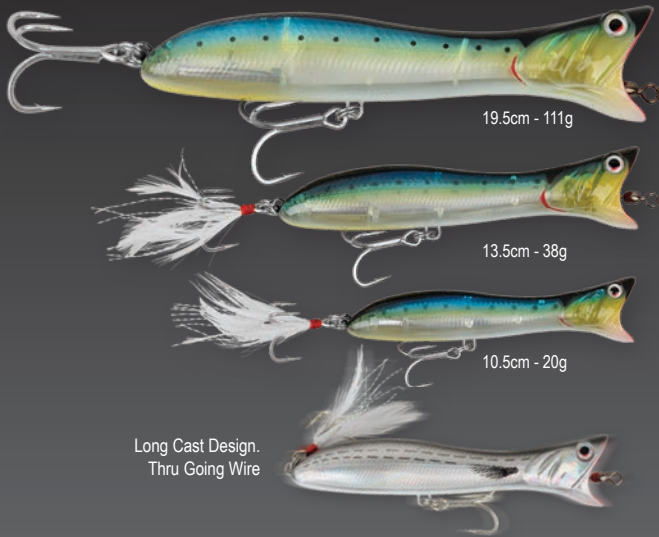

PANIC POPPER

Superb long casting popper. with an extremely good Popping effect! The wide open Mouth. has a great hold in the water and really pops and splashes incredibly. The lure also have a great track on regular retrieve. leaving a superb bubble trail and wake bow on the surface. The rear Y-treble hook folds up along the back on the cast and gives a very stable flight. Super Hard ABS Body. with through going wire. extra strong split rings and Big fish trebles. Great lures for big brutal Saltwater predator fish!

- Extreme Popping effect
- Long Cast design
- Through going wire
- Super Hard ABS body
- Inside flash paper design
- Extra strong head Swivel. to prevent hook pulls (13.5cm and 19.5cm)
- Extra strong Split rings and Big Fish trebles

COLORS

ITEM NO.	LENGTH	WEIGHT	COLOR
54973	10.5cm	20g	Dirty Silver Mullet
54974	10.5cm	20g	Sardine
54975	10.5cm	20g	White Flash
54976	10.5cm	20g	Sandeel
54977	10.5cm	20g	Lemon Back Flash
54978	10.5cm	20g	Olive Flash
54979	13.5cm	38g	Dirty Silver Mullet
54980	13.5cm	38g	Sardine
54981	13.5cm	38g	White Flash
54982	13.5cm	38g	Sandeel
54983	13.5cm	38g	Lemon Back Flash
54984	13.5cm	38g	Olive Flash
54985	19.5cm	111g	Dirty Silver Mullet
54986	19.5cm	111g	Sardine
54987	19.5cm	111g	White Flash
54988	19.5cm	111g	Sandeel

PANIC PREY V2

Great Topwater lure. based on details from an anchovy! The open mouth gives great splashing and spitting action on walk the dog retrieve! The long arrow dynamic body. gives incredible casting distance and precision – the rear Y-treble hook folds up along the back on the cast and gives a very stable flight. Inside lazer paper gives superior. live like flash and the easy obtained wide gliding action makes this lure deadly on any top water style of fishing – Saltwater or freshwater. The best panicking prey fish imitation ever!