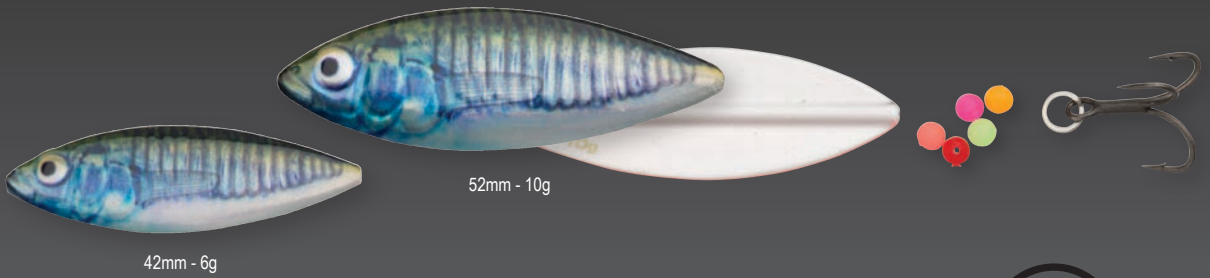

52mm - 10g

42mm - 6g