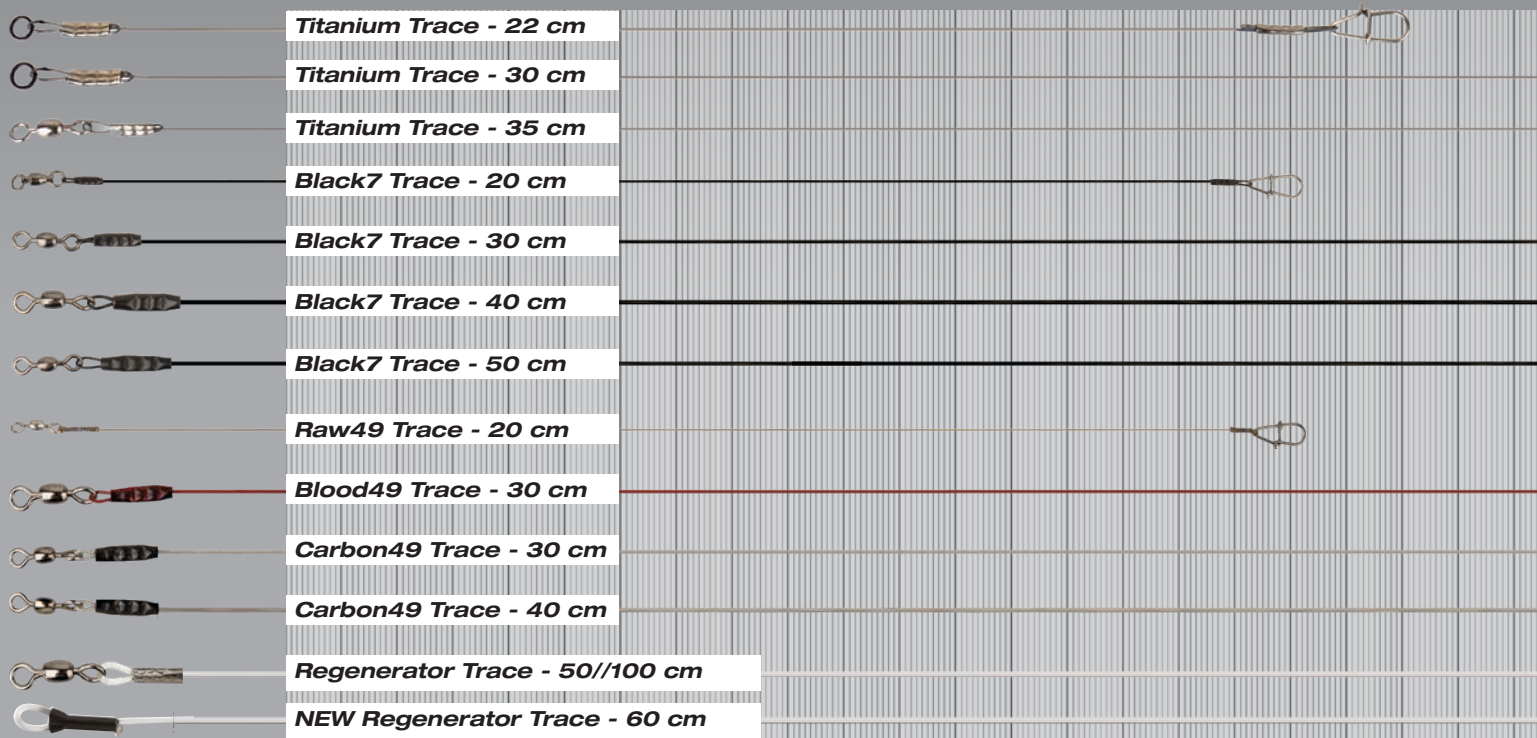

ITEM NO.	MODEL	LENGTH	THICKNESS	WEIGHT	SPECS
54862	Black7 Trace	20cm	0.35mm	7kg	Swivel/Needle Snap
54863	Black7 Trace	30cm	0.45mm	11kg	Swivel/Needle Snap
54864	Black7 Trace	40cm	0.60mm	25kg	Swivel/Needle Snap
54865	Black7 Trace	50cm	0.60mm	25kg	BB Swivel/Needle Snap