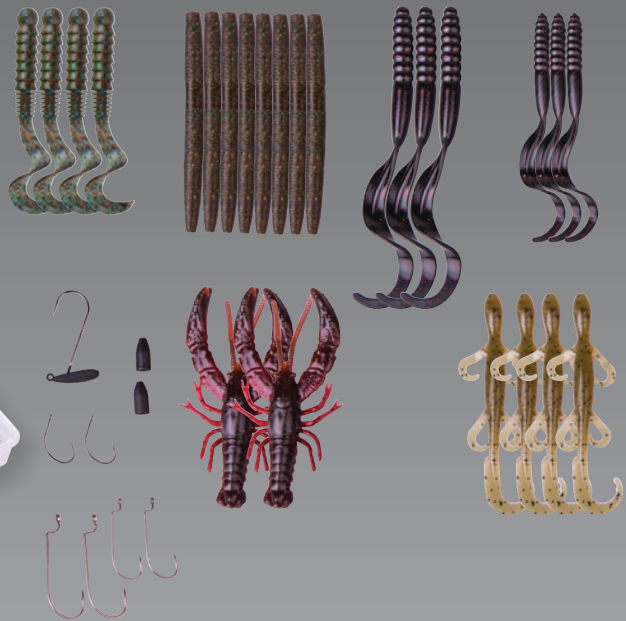

PERCH PRO KIT2

- 5 x Cannibal shad (5.5cm)
- 5 x Cannibal curtail 64 (6.4cm)
- 3 x Dying Minnow (6cm)
- 3 x PVC Mayfly (6.5cm)
- 3 x Reaction Crayfish (5.5cm)
- 2 x Round jig head (#2-2.5g)
- 2 x Round jig head (#2-4g)

23
pcs kit

ITEM NO.	SIZE
57622	S

BOX INCLUDED

2 x #2 - 2.5g   2 x #2 - 4g

BLACK BASS PRO PACK KIT

Great kit for targeting black bass – a perfect variety of soft lures to fool these great creatures!

- 2 x Reaction Crayfish (10cm)
- 3 x Ribbon Worms (8.2cm)
- 3 x Ribbon Worms (6.5cm)
- 8 x Tube Worm (10cm)
- 4 x Savage Lizard (14cm)
- 4 x Savage Grub (8.2cm)
- 1 x Standup Jigghead (8g)
- 2 x Brass Weights (3.5g)
- 2 x Offset Hooks (#S)
- 2 x Offset Hooks (#M)
- 2 x Mosquito Hooks

33
pcs kit

BOX INCLUDED

ITEM NO.	PCS
50377	33pcs

FAT MINNOW T-TAIL KIT

5 perfect colors, Deadly on Perch, Pike, Zander, Bass etc. Supplied with 6 jigg heads in the weight / sizes Hook

- Size #1 5g & 7g
- Size #2/0 7g & 10
- Size #3/0 10g & 12.5g

36
pcs kit

BOX INCLUDED

ITEM NO.	PCS
50376	30+6