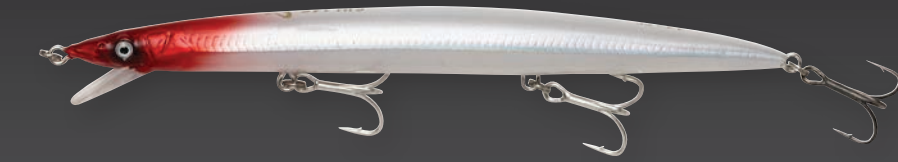

**NEW
MAG SIZE**

**NEW COLOR
EXISTING SIZES**

Magnetic silent long cast system

SANDEEL JERK MINNOW

Based on the perfect 3D Scan of a real Sandeel. The long slender Strong Hard ABS body has the most amazing jerk and twitch action driving the predator fish crazy! The suspending lure have great casting distance with the built-in magnetic silent long cast system. The 3 ultra-sharp treble hooks ensure great hook up rate!

The super realistic details combined with great action and casting distance – make the SJM a fantastic addition to the Savage Gear arsenal.

- 3D Scanned details
- Magnetic silent long cast system
- Great jerk and twitch action
- Horizontal balance
- Ultra sharp ST46 trebles. 145mm #6. 175mm #4. 210mm #2 ST66

**NEW
SIZES &
COLORS**

ITEM NO.	LENGTH	WEIGHT	SINK RATE	COLOR
57320	145mm	14g	SS	01-Sandeel
57321	145mm	14g	SS	02-Olive Ghost
57322	145mm	14g	SS	03-White Flash
57323	145mm	14g	SS	04-Lemon Back
57324	145mm	14g	SS	05-Blue Sardine
57325	145mm	14g	SS	06-Pink Flash
NEW 62169	145mm	14g	SS	07-Red Head
57326	175mm	25g	SF	01-Sandeel
57327	175mm	25g	SF	02-Olive Ghost
57328	175mm	25g	SF	03-White Flash
57329	175mm	25g	SF	04-Lemon Back
57330	175mm	25g	SF	05-Blue Sardine
57331	175mm	25g	SF	06-Pink Flash
NEW 62170	175mm	25g	SF	07-Red Head
NEW 62171	210mm	44g	SP	01-Sandeel
NEW 62172	210mm	44g	SP	05-Blue Sardine
NEW 62173	210mm	44g	SP	06-Pink Flash
NEW 62174	210mm	44g	SP	07-Red Head
NEW 62175	210mm	44g	SP	08-Green Mackerel PHP