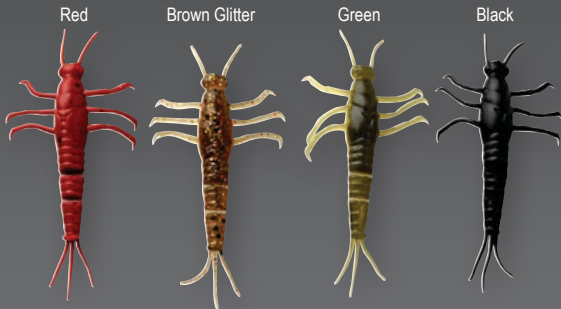

3D PVC MAYFLY LOOSE BODY 50MM

Soft Loose body PVC mayfly's perfect for LRF fishing after Trout, Perch, Chub and Bass. Perfect for drop shot or micro jig heads!

- Micro movement on legs
- Great tail action
- Super Realistic Profile
- DNA scented
- 8 pieces/pack

3D FRY LOOSE BODY 50 & 65 MM

Soft Loose body PVC minnow fry perfect for LRF fishing after Trout, Perch, Chub and Bass. Great micro paddle tail or V-Tail in a 8pcs mix pack. Perfect for drop shot or micro jig heads!

- Duo action packs
- Super Details
- DNA scented
- 8 pieces/pack

ITEM NO.	LENGTH	COLOR
55112	5cm	Black
55113	5cm	Green
55114	5cm	Brown Glitter
55115	5cm	Red

ITEM NO.	LENGTH	COLOR
55120	5cm	Dirty Silver
55121	5cm	Pearl Silver
55122	5cm	Motor Oil
55123	5cm	Yellow Chart Pearl
55124	6.5cm	Dirty Silver
55125	6.5cm	Pearl Silver
55126	6.5cm	Motor Oil
55127	6.5cm	Yellow Chart Pearl