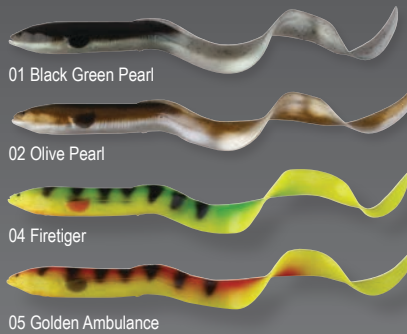

3D REAL EEL

The spitting image 3D Reel Eel is designed to swim with a big, lively curl tail kicking action - both on steady retrieve and on the drop - where they produce the perfect escape pattern, tricking even the most wary predator fish to attack. Field testing results have been phenomenal and these easily fished lures will amaze you!

- Perfect for Pike other big predator fish!
- Superb for casting, vertical fishing and trolling
- Integrated non-lead weight - with clicking steel ball
- Ultra slow-speed action
- Boiling water reshape
- Tournament quality hooks

3D REAL EEL - READY TO FISH

ITEM NO.	LENGTH	WEIGHT	COLOR
44990	20cm	38g	01 Black Green Pearl
44991	20cm	38g	02 Olive Pearl
44993	20cm	38g	04 Firetiger
44994	20cm	38g	05 Golden Ambulance
44995	30cm	80g	01 Black Green Pearl
44996	30cm	80g	02 Olive Pearl
44998	30cm	80g	04 Firetiger
44999	30cm	80g	05 Golden Ambulance

3D REAL EEL LOOSE BODY (NON LEAD)

ITEM NO.	LENGTH	WEIGHT	PCS	COLOR
46231	15cm	12g+4g	3+1	02 Olive Pearl
46233	15cm	12g+4g	3+1	04 Firetiger
45006	20cm	27g+5g	2+2	02 Olive Pearl
45008	20cm	27g+5g	2+2	04 Firetiger
45011	30cm	56g+6g	2+2	02 Olive Pearl
45013	30cm	56g+6g	2+2	04 Firetiger

3D Real Eel - Loose Body Pack info
3 x 15cm, 12g body + 4g #4/0 jig head
2 x 20cm, 27g body + 5g #7/0 jig head + 7cm #2 treble hook stinger
2 x 30cm, 56g body + 6g #8/0 jig head + 9cm #2/0 treble hook stinger

3D REAL EEL LOOSE BODY BULK

The Game changing 3D Real Eel in Bulk - pick and chose between these awesome colors. 15 and 20cm sizes, comes in both tail up and down - so you can tune your presentation perfectly.