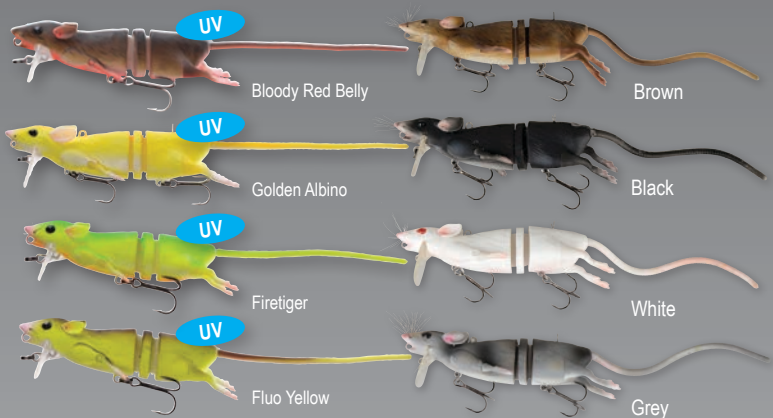

ITEM NO.	LENGTH	WEIGHT	COLOR
58313	20cm	32g	Bloody Red Belly
58314	20cm	32g	Golden Albino
58315	20cm	32g	Firetiger
58316	20cm	32g	Fluo Yellow
53736	20cm	32g	Brown
53737	20cm	32g	Black
53738	20cm	32g	White
53739	20cm	32g	Grey
58317	30cm	90g	Bloody Red Belly
58318	30cm	90g	Golden Albino
58319	30cm	90g	Firetiger
58320	30cm	90g	Fluo Yellow
53740	30cm	86g	Brown
53741	30cm	86g	Black
53742	30cm	86g	White
53743	30cm	86g	Grey