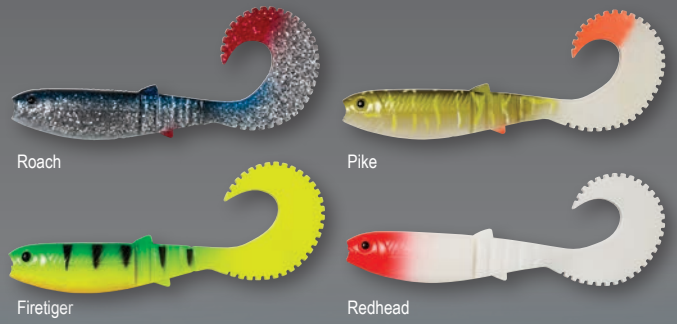

ITEM NO.	LENGTH	WEIGHT	PCS	COLOR
61868	10cm	5g	48pcs	Roach
61869	10cm	5g	48pcs	Firetiger
61870	10cm	5g	48pcs	Pike
61871	10cm	5g	48pcs	Redhead
61872	12.5cm	10g	40pcs	Roach
61873	12.5cm	10g	40pcs	Firetiger
61874	12.5cm	10g	40pcs	Pike
61875	12.5cm	10g	40pcs	Redhead