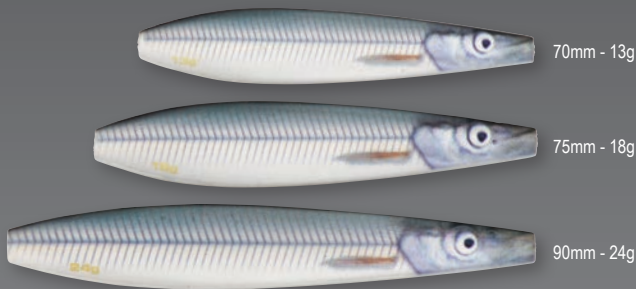

LT SEEKER

The Line Thru Seeker is designed for long casting, even in windy conditions – the blade design allows the lure to swim very lively and erratic with the most incredible 360-degree rotation on the spin stop – so that the lure spins away from the centerline – driving the trout crazy – resulting in hard strikes!

Each lure is supplied with an ultra sharp Treble hook, several colors soft Beads and clear hard beads, to protect the knot on the splitting hook knot.

When the trout is hooked, the lure runs freely up the line and the fish cannot use the weight of the lure to throw the hook.

The Photo print colors are made with Sandeel details and superb finish.

- Linethru design
- Ultra sharp treble hook and oval splitting
- 5 Soft beads Glow and neutral colors, 1 glass clear hard bead
- Lively and erratic action
- 360-degree rotation on the spin stop
- 70mm: ST46 #10, 75mm: ST46 #8, 90mm: ST46 #6

ITEM NO.	LENGTH	WEIGHT	COLOR
62186	70mm	13g	01-Sandeel
62188	70mm	13g	02-Blue Silver
62189	70mm	13g	03-Red & Black
62190	70mm	13g	04-White Sandeel
62191	70mm	13g	05-Red Copper
62192	75mm	18g	01-Sandeel
62193	75mm	18g	02-Blue Silver
62194	75mm	18g	03-Red & Black
62195	75mm	18g	04-White Sandeel
62196	75mm	18g	05-Red Copper
62197	90mm	24g	01-Sandeel
62198	90mm	24g	02-Blue Silver
62199	90mm	24g	03-Red & Black
62200	90mm	24g	04-White Sandeel
62201	90mm	24g	05-Red Copper