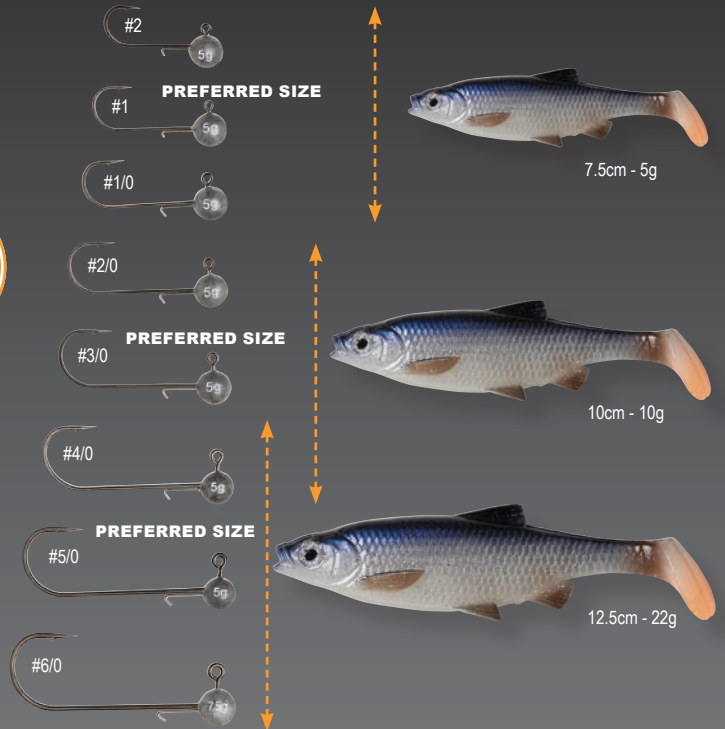

3D ROACH SERIES BULK

The perfect Scan of a Roach! As a follow-up on the very successful line Thru roach, we have created a full range of juvenile roach, for the many predator fish species that hunt for these prey fish all year. The smaller size Roach lures are very versatile and can be used for many different applications and predator fish species!

SOFT EYES

NEW

BULK

LB ROACH PADDLE TAIL - BULK

ITEM NO.	LENGTH	WEIGHT	PCS	COLOR
61876	7.5cm	5g	70pcs	Roach
61877	7.5cm	5g	70pcs	Muddy Roach
61878	7.5cm	5g	70pcs	Firetiger
61879	7.5cm	5g	70pcs	Goldfish
61880	10cm	10g	48pcs	Roach
61881	10cm	10g	48pcs	Muddy Roach
61882	10cm	10g	48pcs	Firetiger
61883	10cm	10g	48pcs	Goldfish
61884	12.5cm	22g	40pcs	Roach
61885	12.5cm	22g	40pcs	Muddy Roach
61886	12.5cm	22g	40pcs	Firetiger
61887	12.5cm	22g	40pcs	Goldfish

NEW

BULK

LB ROACH SWIM&JERK - BULK

ITEM NO.	LENGTH	WEIGHT	PCS	COLOR
61888	7.5cm	4g	70pcs	Roach
61889	7.5cm	4g	70pcs	Muddy Roach
61890	7.5cm	4g	70pcs	Firetiger
61891	7.5cm	4g	70pcs	Goldfish
61892	10cm	10g	48pcs	Roach
61893	10cm	10g	48pcs	Muddy Roach
61894	10cm	10g	48pcs	Firetiger
61895	10cm	10g	48pcs	Goldfish
61896	12.5cm	18g	40pcs	Roach
61897	12.5cm	18g	40pcs	Muddy Roach
61898	12.5cm	18g	40pcs	Firetiger
61899	12.5cm	18g	40pcs	Goldfish