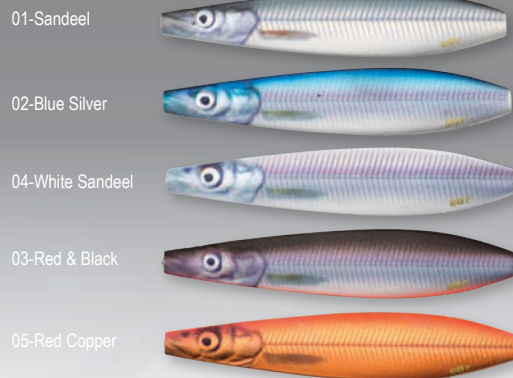

LT SEEKER

The Line Thru Seeker is designed for long casting, even in windy conditions – the blade design allows the lure to swim very lively and erratic with the most incredible 360-degree rotation on the spin stop – so that the lure spins away from the centerline – driving the trout crazy – resulting in hard strikes!

Each lure is supplied with an ultra sharp Treble hook, several colors soft Beads and clear hard beads, to protect the knot on the splitting hook knot.

When the trout is hooked, the lure runs freely up the line and the fish cannot use the weight of the lure to throw the hook.

The Photo print colors are made with Sandeel details and superb finish.

- Linethru design
- Ultra sharp treble hook and oval splitting
- 5 Soft beads Glow and neutral colors, 1 glass clear hard bead
- Lively and erratic action
- 360-degree rotation on the spin stop
- 70mm: ST46 #10, 75mm: ST46 #8, 90mm: ST46 #6

ITEM NO.	LENGTH	WEIGHT	COLOR
62186	70mm	13g	01-Sandeel
62188	70mm	13g	02-Blue Silver
62189	70mm	13g	03-Red & Black
62190	70mm	13g	04-White Sandeel
62191	70mm	13g	05-Red Copper
62192	75mm	18g	01-Sandeel
62193	75mm	18g	02-Blue Silver
62194	75mm	18g	03-Red & Black
62195	75mm	18g	04-White Sandeel
62196	75mm	18g	05-Red Copper
62197	90mm	24g	01-Sandeel
62198	90mm	24g	02-Blue Silver
62199	90mm	24g	03-Red & Black
62200	90mm	24g	04-White Sandeel
62201	90mm	24g	05-Red Copper