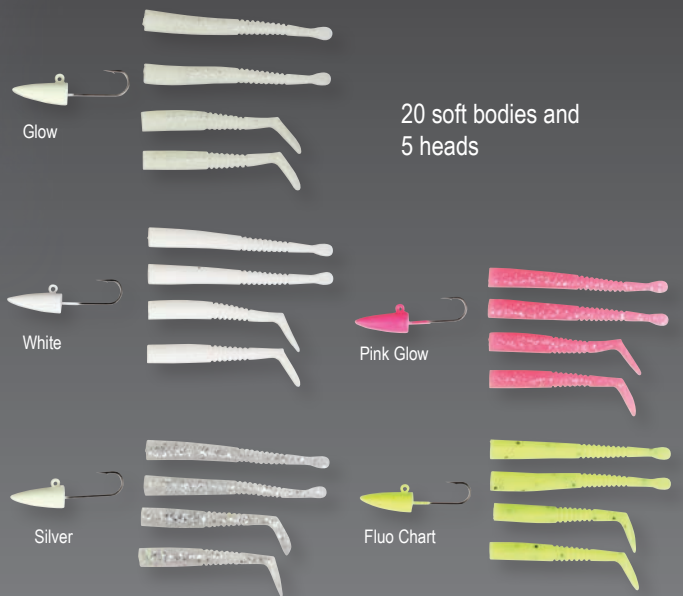

MINI SANDEEL VALUE KIT

Value Kit packs consist of the brilliant 10cm sandeels - paddle tails and slugs – giving you a lethal weapon chasing predator fish in both fresh and saltwater! Light head and heavy head. plus 4 of each tail style per pack. 10 pcs (1+1+4+4)

ITEM NO.	COLOR
50348	Sandeel
50349	Pearl silver

MINI SANDEEL KIT

LRF – The Light Range Fishing Mini Sandeel kit combines the paddletail Sandeels' great vibrating action with the darting action of the Sandeel Slug on the same micro Sandeel head. These lures will catch just about any predator fish both in fresh- and saltwater. 5 perfect colors in 2 models and 5 jigghheads

ITEM NO.	DESCRIPTION
47133	SG LRF Mini Sandeel Kit 25pcs

NORDIC BIG GAME BAIT FISH RIG

The 300g Big game Baitfish rig is perfect for Halibut and other big saltwater predator fish – Non tangle special shaped swinging sinker colored with Glow and UV color to attract curious fish. Double Hook set. to ensure perfect hook up rate. using big baitfish. 100% 160cm 1.0mm Flouro Carbon trace for perfect baitfish presentation.

ITEM NO.	WEIGHT	HOOK	HOOK SIZE	SIZE
48671	300g	Flex hooks	#3/0+ 6/0	FC 1mm

NORDIC BIG GAME BAIT FISH RIG

The 500g Big game Baitfish rig is perfect for Halibut and other big saltwater predator fish – Non tangle special shaped sinker colored with Glow and UV spray attract curious fish. Spinner blade and glow bead teaser in front of the ultra-sharp circle hook. 100% 270cm 1.0mm Flouro Carbon trace for perfect baitfish presentation.

ITEM NO.	WEIGHT	HOOK	HOOK SIZE	SIZE
48670	500g	Circle hook	#12/0	FC 1mm