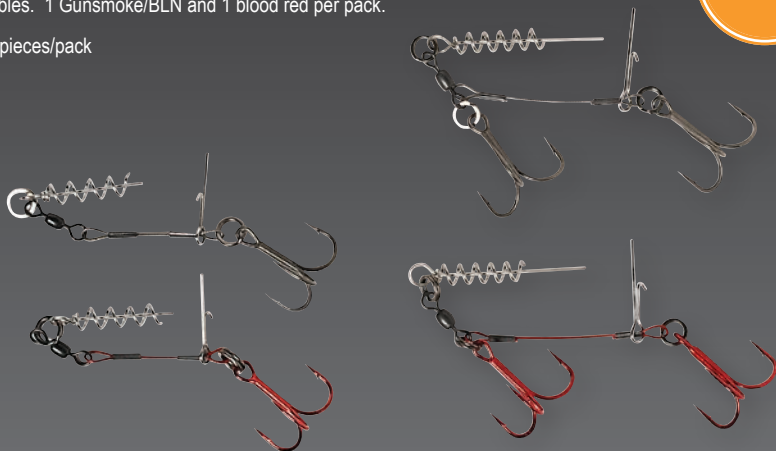

CARBON49 CORKSCREW STINGER

Perfect Corkscrew stingers for the popular spinning with big shads – strong Carbon49 coated stainless steel wire, ultra sharp SG Y-trebles. 1 Gunsmoke/BLN and 1 blood red per pack.

- 2 pieces/pack

Single hook stinger

Double hook stinger