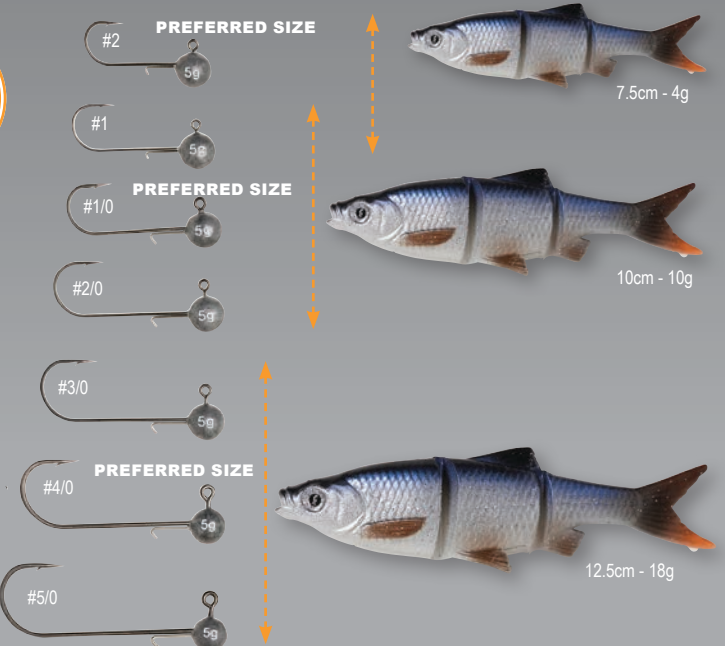

3D ROACH SERIES BULK

The perfect Scan of a Roach! As a follow-up on the very successful line Thru roach, we have created a full range of juvenile roach, for the many predator fish species that hunt for these prey fish all year. The smaller size Roach lures are very versatile and can be used for many different applications and predator fish species!

SOFT EYES

NEW

BULK

LB ROACH PADDLE TAIL - BULK

ITEM NO.	LENGTH	WEIGHT	PCS	COLOR
61876	7.5cm	5g	70pcs	Roach
61877	7.5cm	5g	70pcs	Muddy Roach
61878	7.5cm	5g	70pcs	Firetiger
61879	7.5cm	5g	70pcs	Goldfish
61880	10cm	10g	48pcs	Roach
61881	10cm	10g	48pcs	Muddy Roach
61882	10cm	10g	48pcs	Firetiger
61883	10cm	10g	48pcs	Goldfish
61884	12.5cm	22g	40pcs	Roach
61885	12.5cm	22g	40pcs	Muddy Roach
61886	12.5cm	22g	40pcs	Firetiger
61887	12.5cm	22g	40pcs	Goldfish

NEW

BULK

LB ROACH SWIM&JERK - BULK

ITEM NO.	LENGTH	WEIGHT	PCS	COLOR
61888	7.5cm	4g	70pcs	Roach
61889	7.5cm	4g	70pcs	Muddy Roach
61890	7.5cm	4g	70pcs	Firetiger
61891	7.5cm	4g	70pcs	Goldfish
61892	10cm	10g	48pcs	Roach
61893	10cm	10g	48pcs	Muddy Roach
61894	10cm	10g	48pcs	Firetiger
61895	10cm	10g	48pcs	Goldfish
61896	12.5cm	18g	40pcs	Roach
61897	12.5cm	18g	40pcs	Muddy Roach
61898	12.5cm	18g	40pcs	Firetiger
61899	12.5cm	18g	40pcs	Goldfish