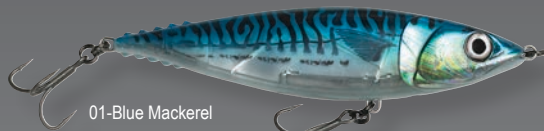

210mm - 158g (SS)
#3/0 ST66

170mm - 88g (SS)
#2/0 ST66

130mm - 50g (SS)
#1 ST66

2pcs. xtra strong single hooks supplied

01-Blue Mackerel