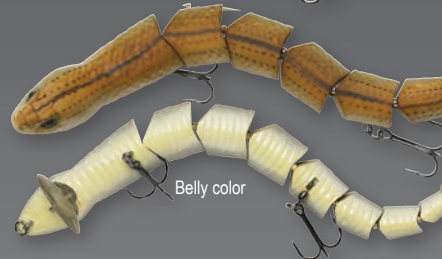

Belly color