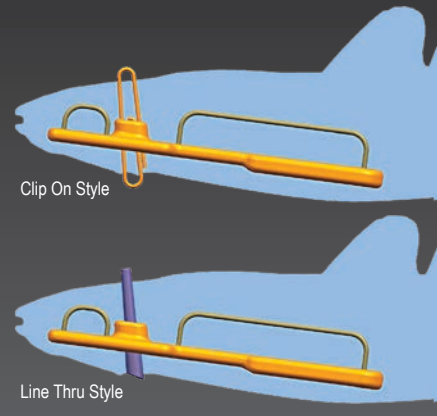

3D BURBOT

Big Pike and Musky LOVE Burbot !

A Superb realistic burbot imitation that can be fished trolling or casting! 3D Scanned details and incredible swimming action will fool even the wariest predator fish to go for the kill! The detailed pectorial side fins move with erratic motion, while the tails eellike action is super enticing at the same time – just like a burbot swimming suspended midwater, even the small whisker under the chin, vibrates with micro movement as the lure glides through the water.

The inside harness is designed so the lure can either be rigged as a line through, with an ABS line through tube or with the fixed clip release rig, to ensure less lost fish and less damage to the lure, from the sharp teeth from the Pike and Musky during the fight.

The Lure is balanced, so it swims, gliding forward and downwards with the perfect characteristic Burbot profile. From the "small" 25cm, to the perfect 36cm all-rounder and the giant 50cm this is your new magic tool to lure the giant Pike & Musky.

- Linethru or Fixed rigging option
- Ultra-realistic Moving Pelvic side fins
- Great tail action
- Rattle chamber in tail Superior 3D details and realism
- Ultra Sharp Savage Gear Y-Trebles
- S #1

ITEM NO.	LENGTH	WEIGHT	COLOR
53823	25cm	75g	Burbot
53824	25cm	75g	Golden Albino
53825	25cm	75g	FireTiger
53826	25cm	75g	Golden Amb
53827	25cm	75g	Purple Haze
53828	25cm	75g	Motor Oil

Sink rate: FS