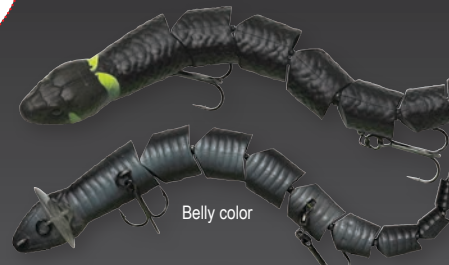

3D SNAKE

Based on a scan of a real snake. The perfect baby snake imitation, with the most realistic swimming topwater action. The lure swims with a wide S action either on the surface or just below, depending on where you attached the line to the lure.

- 3D Scanned details
- Super realistic action
- Surface or sub-surface action, two line tie points
- Unique cable joints
- Spinning rear treble
- 20cm 2x #4 Trebles
- 30cm 2x #1 Trebles

ITEM NO.	LENGTH	WEIGHT	COLOR
62008	20cm	25g	01-Black Adder
62009	20cm	25g	03-Green Fluo
62010	20cm	25g	04-Steel Adder
62011	30cm	57g	01-Black Adder
62012	30cm	57g	03-Green Fluo
62013	30cm	57g	04-Steel Adder

Sink rate: Floating