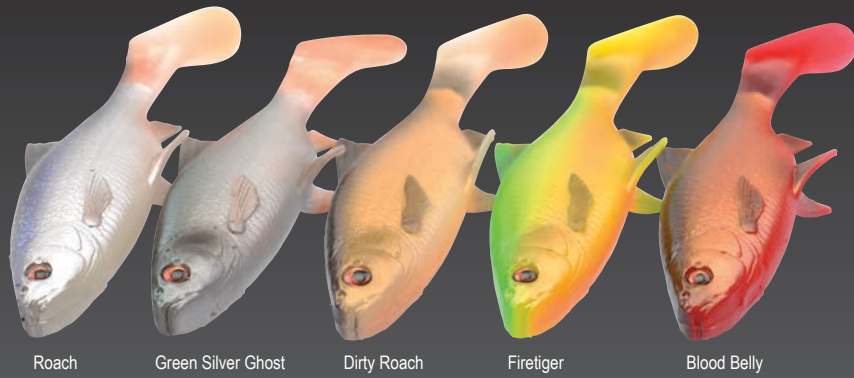

Firetiger

Blood Belly