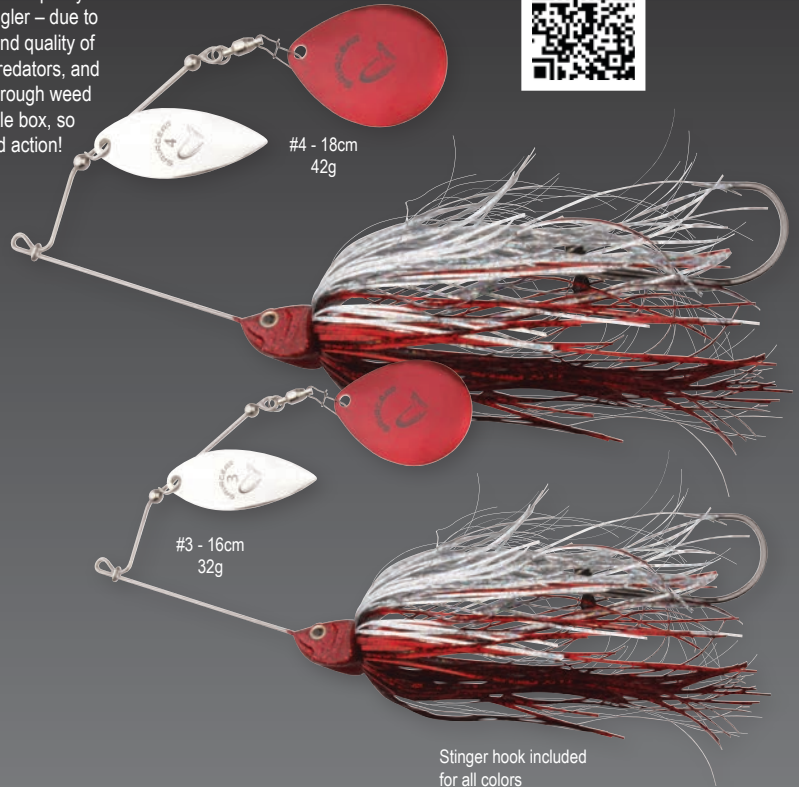

DA'BUSH SPINNERBAIT

The Series of Savage Gear spinnerbaits is truly unique in quality and design. We bring new innovation to a very traditional lure type in a remarkable way, with unparalleled quality components and colors. The Da'Bush Spinnerbaits, will amaze any Predator angler – due to the incredible flash and heavy propulsion in the water and the superior Colors and quality of the components. Da'Bush Spinnerbaits have a spooky, hypnotic effect on big Predators, and they attack the lure with brutal force. Da'bush spinner baits are perfect to fish through weed beds, snags and submerged lilly pads. Big spinner baits are a must in your tackle box, so make room for Savage Gear's Da'Bush - it is unparalleled in quality, design, and action!

- X-strong stainless steel wire
- Real Silver plating
- Hand painted and tank tested
- Forged stainless steel split rings
- Customized Japanese big fish hook
- Removeable stinger big fish stingerhook
- Deluxe Tinsel and Silicone Skirt
- Immediate rotation

ITEM NO.	COLOR	SIZE	WEIGHT
57609	Pink Flash	#3	32g
42147	White Silver Holo Flame	#3	32g
42148	Yellow Silver Holo Flame	#3	32g
43640	Red Silver Flash	#3	32g
44870	Firetiger	#3	32g
57610	Pink Flash	#4	42g
42149	White Silver Holo Flame	#4	42g
42150	Yellow Silver Holo Flame	#4	42g
43641	Red Silver Flash	#4	42g
44872	Firetiger	#4	42g

Stinger hook included for all colors