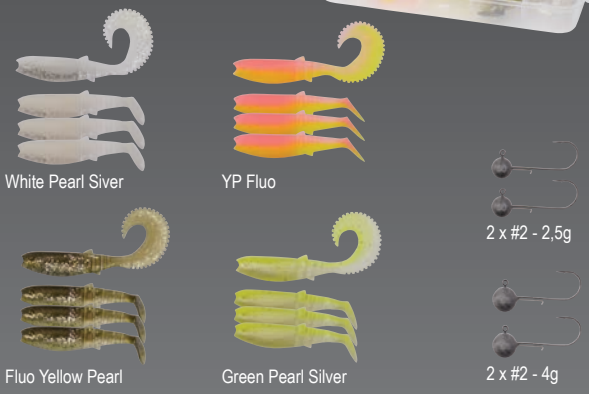

CANNIBAL BOX KIT XS

ITEM NO.	SIZE
57613	XS

20
pcs kit

- 12 x Cannibal Shad (5,5cm)
- 4 x Cannibal Shad curtail (6,4cm)
- 2 x Ball Jigheads (#2 - 2,5g)
- 2 x Ball Jigheads (#2 - 4g)

White Pearl Siver

YP Fluo

2 x #2 - 2,5g

Fluo Yellow Pearl

Green Pearl Silver

2 x #2 - 4g

CANNIBAL BOX KIT S

ITEM NO.	SIZE
57614	S

20
pcs kit

- 12 x Cannibal Shad (6,8 cm)
- 4 x Cannibal Shad curtail (8,4cm)
- 1 x Ball Jigheads (#1 - 4g)
- 2 x Ball Jigheads (#1 - 5g)
- 1 x Ball Jigheads (#1 - 7g)