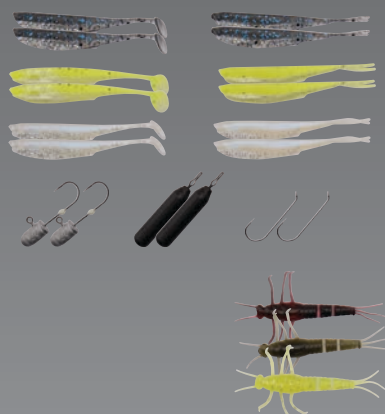

DROPSHOT PRO PACK KIT

- 2 x Bleak Real Tail (8 cm)
- 4 x Dying Minnow (6 cm)
- 4 x Dying Minnow (8 cm)
- 4 x 3D PVC Mayfly (6,5 cm)
- 2 x 3D Reaction Crayfish (5,5 cm)
- 3 x Dropshot hook standard S (#6)
- 1 x Drop Shot Weight Cylinder S (5g)
- 2 x Drop Shot Weight Cylinder M (7g)

ITEM NO.	PCS
57628	22pcs

22
pcs kit

BOX INCLUDED

MINI PERCH KIT

- 3 x 3D PVC Mayfly (5cm)
- 6 x 3D Fry Paddle tail (5cm)
- 6 x 3D Fry V tail (5cm)
- 2 x SG Micro Dart Jighead (#8 - 2g)
- 2 x Dropshot hook standard S (#8)
- 2 x Drop Shot Weight Cylinder S (5g)

ITEM NO.	PCS
57620	21pcs

21
pcs kit

BOX INCLUDED

PERCH PRO KIT

- 4 x Cannibal shad (6.8cm)
- 4 x Cannibal Curlytail (8.4cm)
- 4 x 4Play Shad (7.2cm)
- 4 x Fat T-tail (7.5cm)
- 1 x Ball jighead (#1-4g)
- 2 x Ball jighead (#1-5g)
- 1 x Ball jighead (#1-7g)

ITEM NO.	SIZE	PCS
57623	M	20pcs

20
pcs kit

BOX INCLUDED