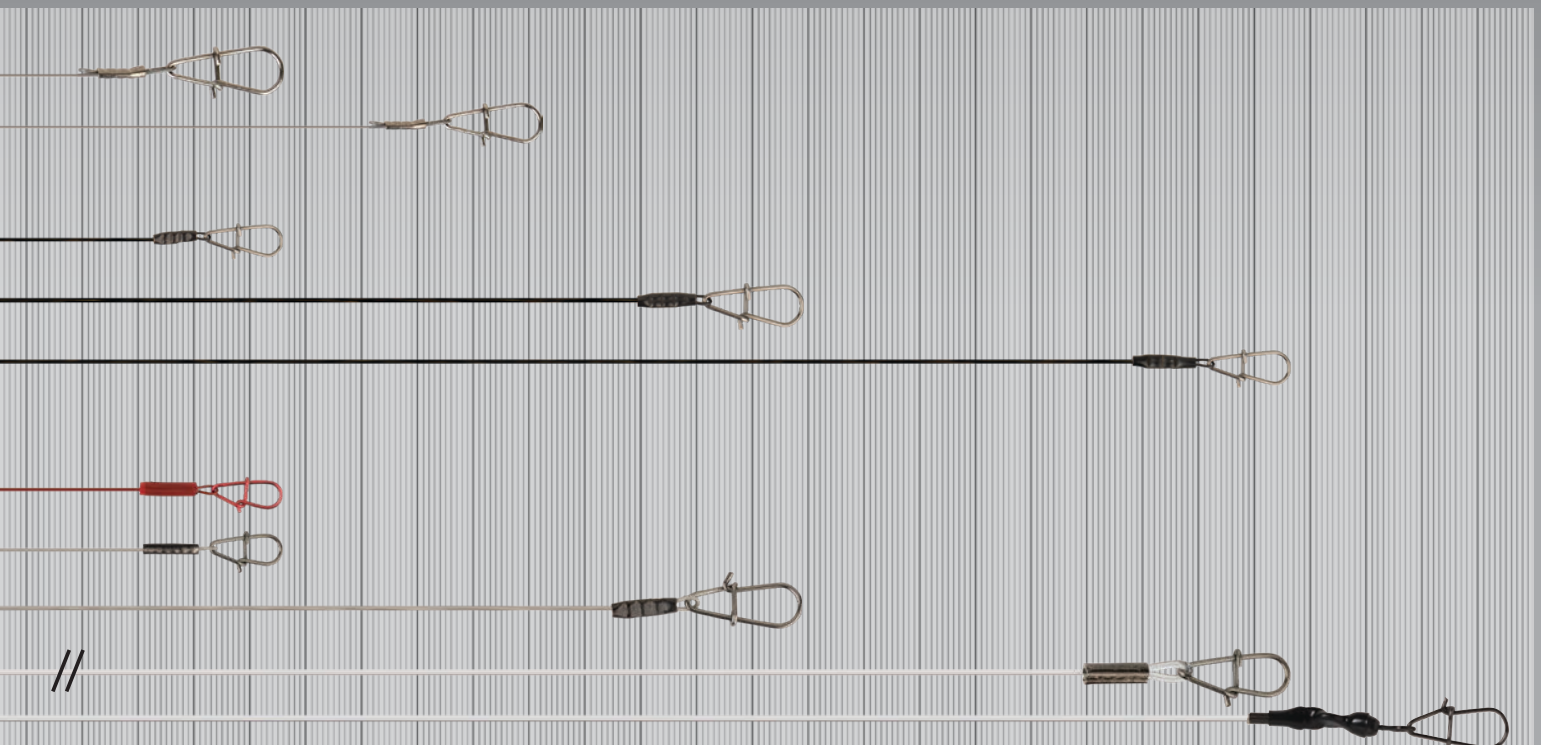

Raw49

RAW49 TRACE

Ultra-fine and soft uncoated carbon steel wire, twined in each end for finesse presentation of small hard and soft lures!

- 3 pieces/pack

ITEM NO.	LENGTH	THICKNESS	WEIGHT	SPECS
54866	20cm	0.27mm	7kg	Swivel/Needle Snap

Blood49

BLOOD49 TRACE

Ultra strong, soft and flexible 49 strand stainless steel wire, coated with a strong carbon copolymer in a blood red color, for superb abrasion resistance! Perfect sized swivel and blood red spring steel needle snap, for hard or softlures! The perfect pike trace in a strike triggering blood red color!

- 3 pieces/pack

ITEM NO.	LENGTH	THICKNESS	WEIGHT	SPECS
54869	30cm	0.48mm	11kg	Swivel/Needle Snap

Carbon49

CARBON49 TRACE

Ultra strong, soft and flexible 49 strand stainless steel wire, coated with a strong carbon copolymer, for superb abrasion resistance! Perfect sized swivel and spring steel needle snap, for hard or softlures! The perfect pike trace!

- 3 pieces/pack

ITEM NO.	LENGTH	THICKNESS	WEIGHT	SPECS
54867	30cm	0.48mm	11kg	Swivel/Needle Snap
54868	40cm	0.60mm	16kg	Swivel/Needle Snap

Regenerator
Non cut formula

REGENERATOR TRACE

Perfectly crimped, clear Regenerator traces with swivels and Spring Carbon steel needle snaps. Our formula is very resistant to cuts and pike teeth, combined with incredible knot strength and elasticity – the Regenerator is the perfect trace material for toothy predator fish.

- 3 pieces/pack

ITEM NO.	LENGTH	THICKNESS	WEIGHT	SPECS
54870	50cm	0.85mm	20kg	Swivel Needle Snap
54871	100cm	0.85mm	20kg	Swivel Needle Snap
54872	50cm	1.00mm	25kg	Swivel Needle Snap
54873	100cm	1.00mm	25kg	Swivel Needle Snap
NEW 61772	60cm	1.0mm	25kg	Loop + Needle snap
NEW 61773	60cm	1.20mm	34kg	Loop + Needle snap