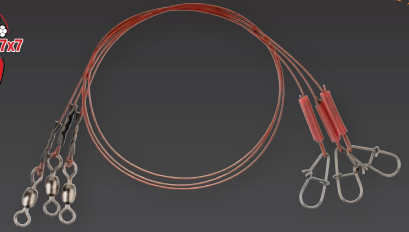

Raw49

RAW49 TRACE

Ultra-fine and soft uncoated carbon steel wire, twined in each end for finesse presentation of small hard and soft lures!

- 3 pieces/pack

ITEM NO.	LENGTH	THICKNESS	WEIGHT	SPECS
54866	20cm	0.27mm	7kg	Swivel/Needle Snap

Blood49

BLOOD49 TRACE

Ultra strong, soft and flexible 49 strand stainless steel wire, coated with a strong carbon copolymer in a blood red color, for superb abrasion resistance! Perfect sized swivel and blood red spring steel needle snap, for hard or softlures! The perfect pike trace in a strike triggering blood red color!

- 3 pieces/pack

ITEM NO.	LENGTH	THICKNESS	WEIGHT	SPECS
54869	30cm	0.48mm	11kg	Swivel/Needle Snap

Carbon49

CARBON49 TRACE

Ultra strong, soft and flexible 49 strand stainless steel wire, coated with a strong carbon copolymer, for superb abrasion resistance! Perfect sized swivel and spring steel needle snap, for hard or softlures! The perfect pike trace!

- 3 pieces/pack

ITEM NO.	LENGTH	THICKNESS	WEIGHT	SPECS
54867	30cm	0.48mm	11kg	Swivel/Needle Snap
54868	40cm	0.60mm	16kg	Swivel/Needle Snap

Regenerator
Non cut formula

REGENERATOR TRACE

Perfectly crimped, clear Regenerator traces with swivels and Spring Carbon steel needle snaps. Our formula is very resistant to cuts and pike teeth, combined with incredible knot strength and elasticity – the Regenerator is the perfect trace material for toothy predator fish.

- 3 pieces/pack

ITEM NO.	LENGTH	THICKNESS	WEIGHT	SPECS
54870	50cm	0.85mm	20kg	Swivel Needle Snap
54871	100cm	0.85mm	20kg	Swivel Needle Snap
54872	50cm	1.00mm	25kg	Swivel Needle Snap
54873	100cm	1.00mm	25kg	Swivel Needle Snap
NEW 61772	60cm	1.0mm	25kg	Loop + Needle snap
NEW 61773	60cm	1.20mm	34kg	Loop + Needle snap